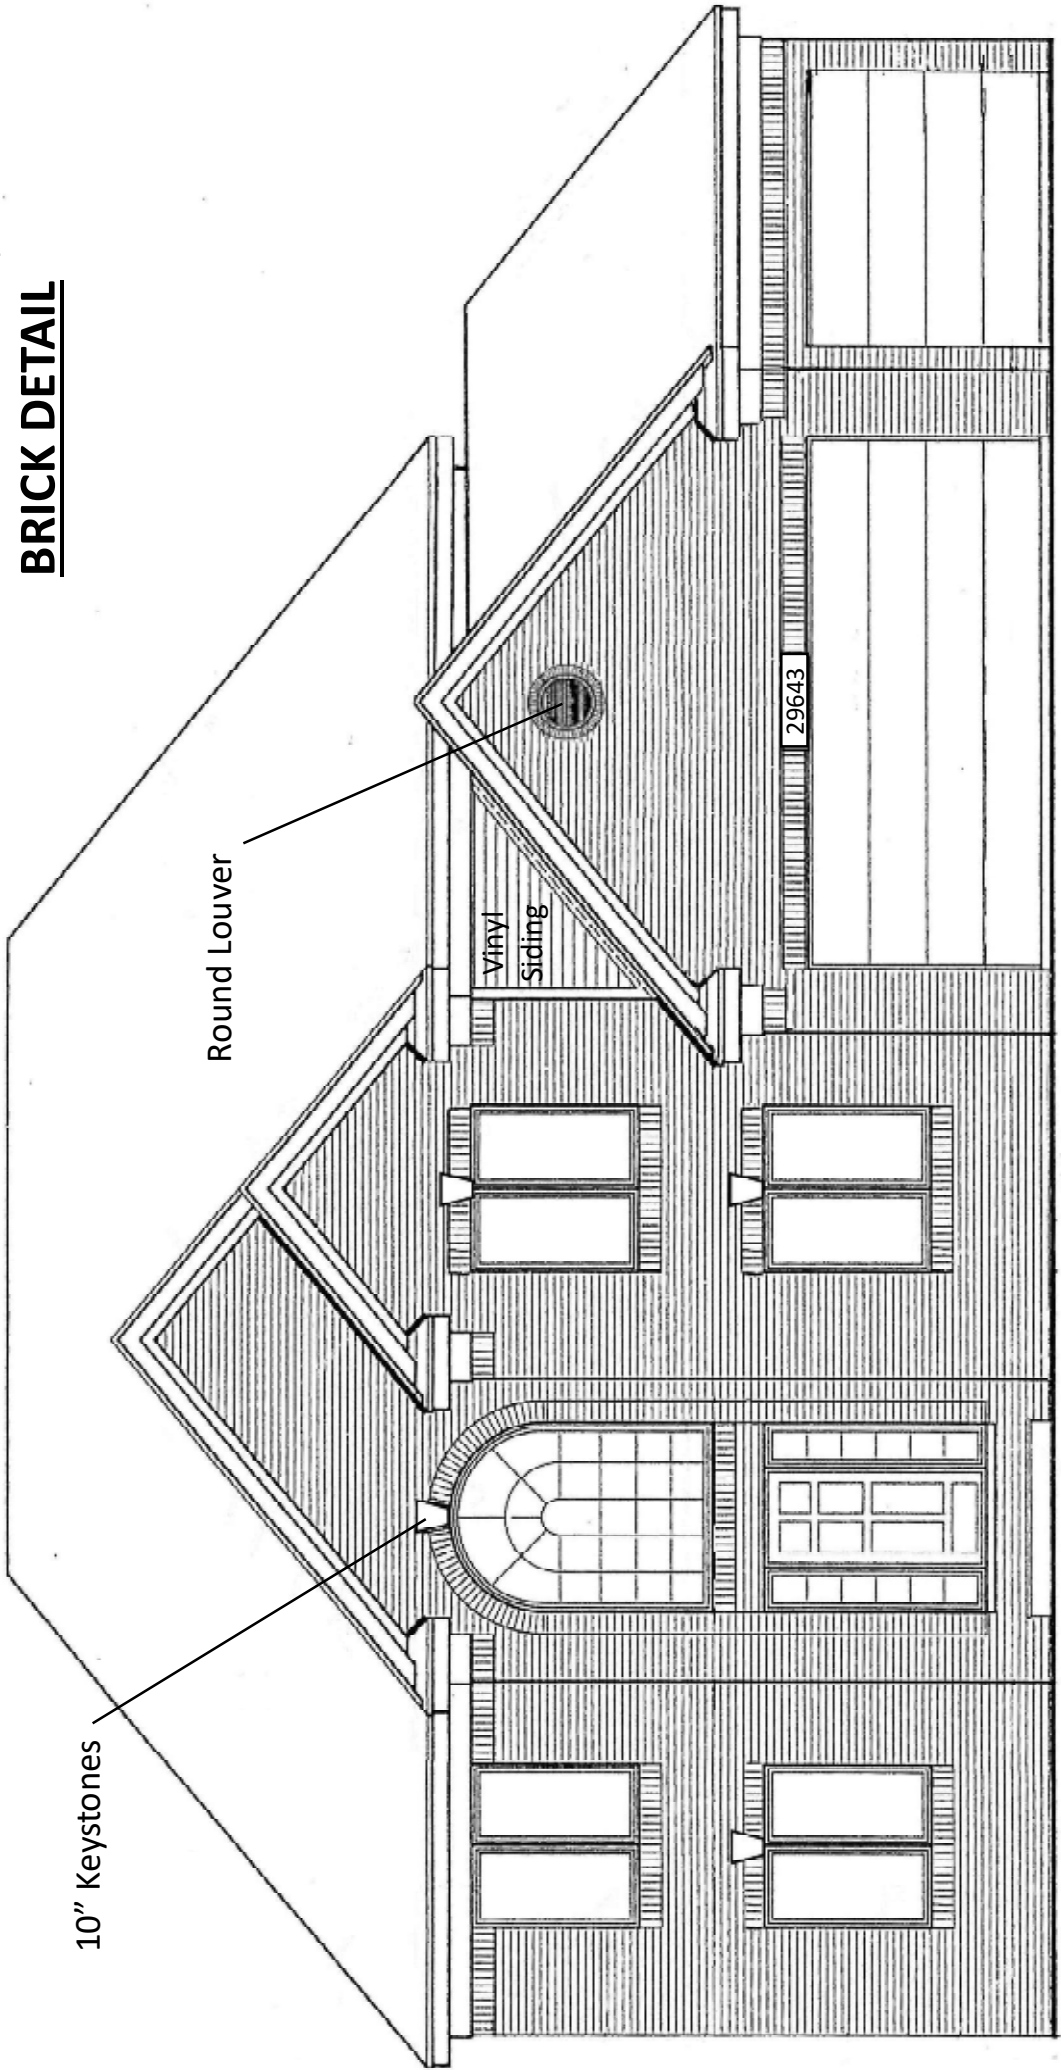

Nicholas Homes Inc
The Iopollo III Model 3 Car Front Entrance Garage
29643 Bradbury, Flat Rock
Lot 40, Preserves at Bradbury Park

BRICK DETAIL

Window grids in all front elevation windows

10" Keystones

Round Louver

Vinyl Siding

29643

Elevation shown above is an artist's conception and may vary in construction.