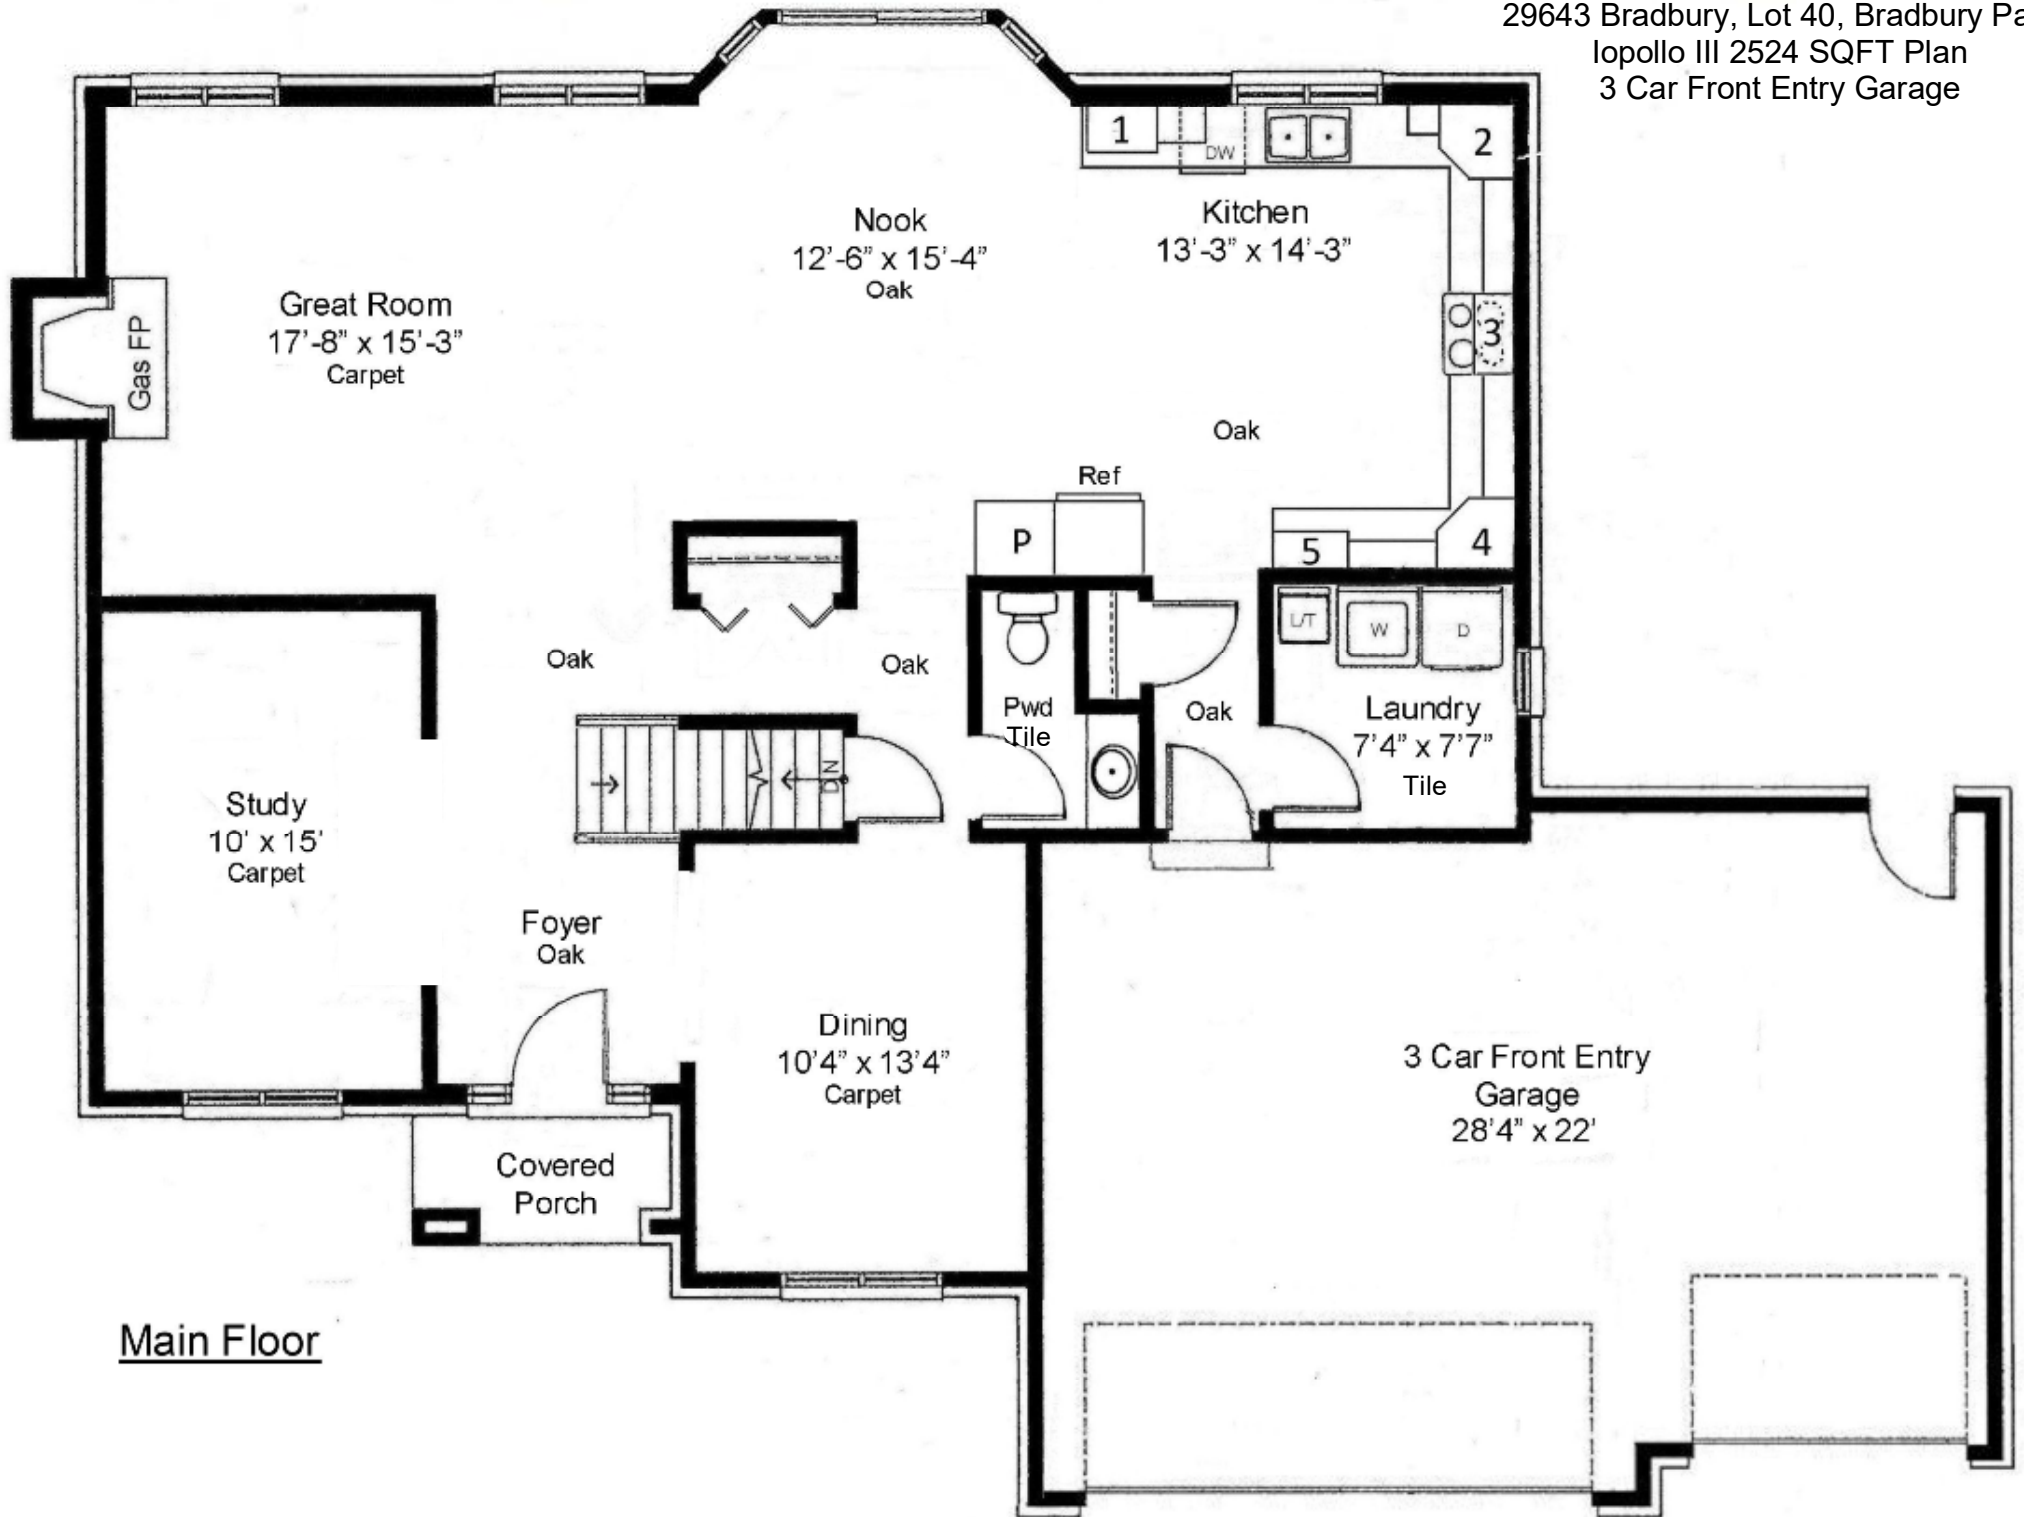

Nicholas Homes Inc
29643 Bradbury, Lot 40, Bradbury Park
Ipollo III 2524 SQFT Plan
3 Car Front Entry Garage

Prices, plans and specifications are subject to change without notice or obligation. All dimensions shown are approximate.