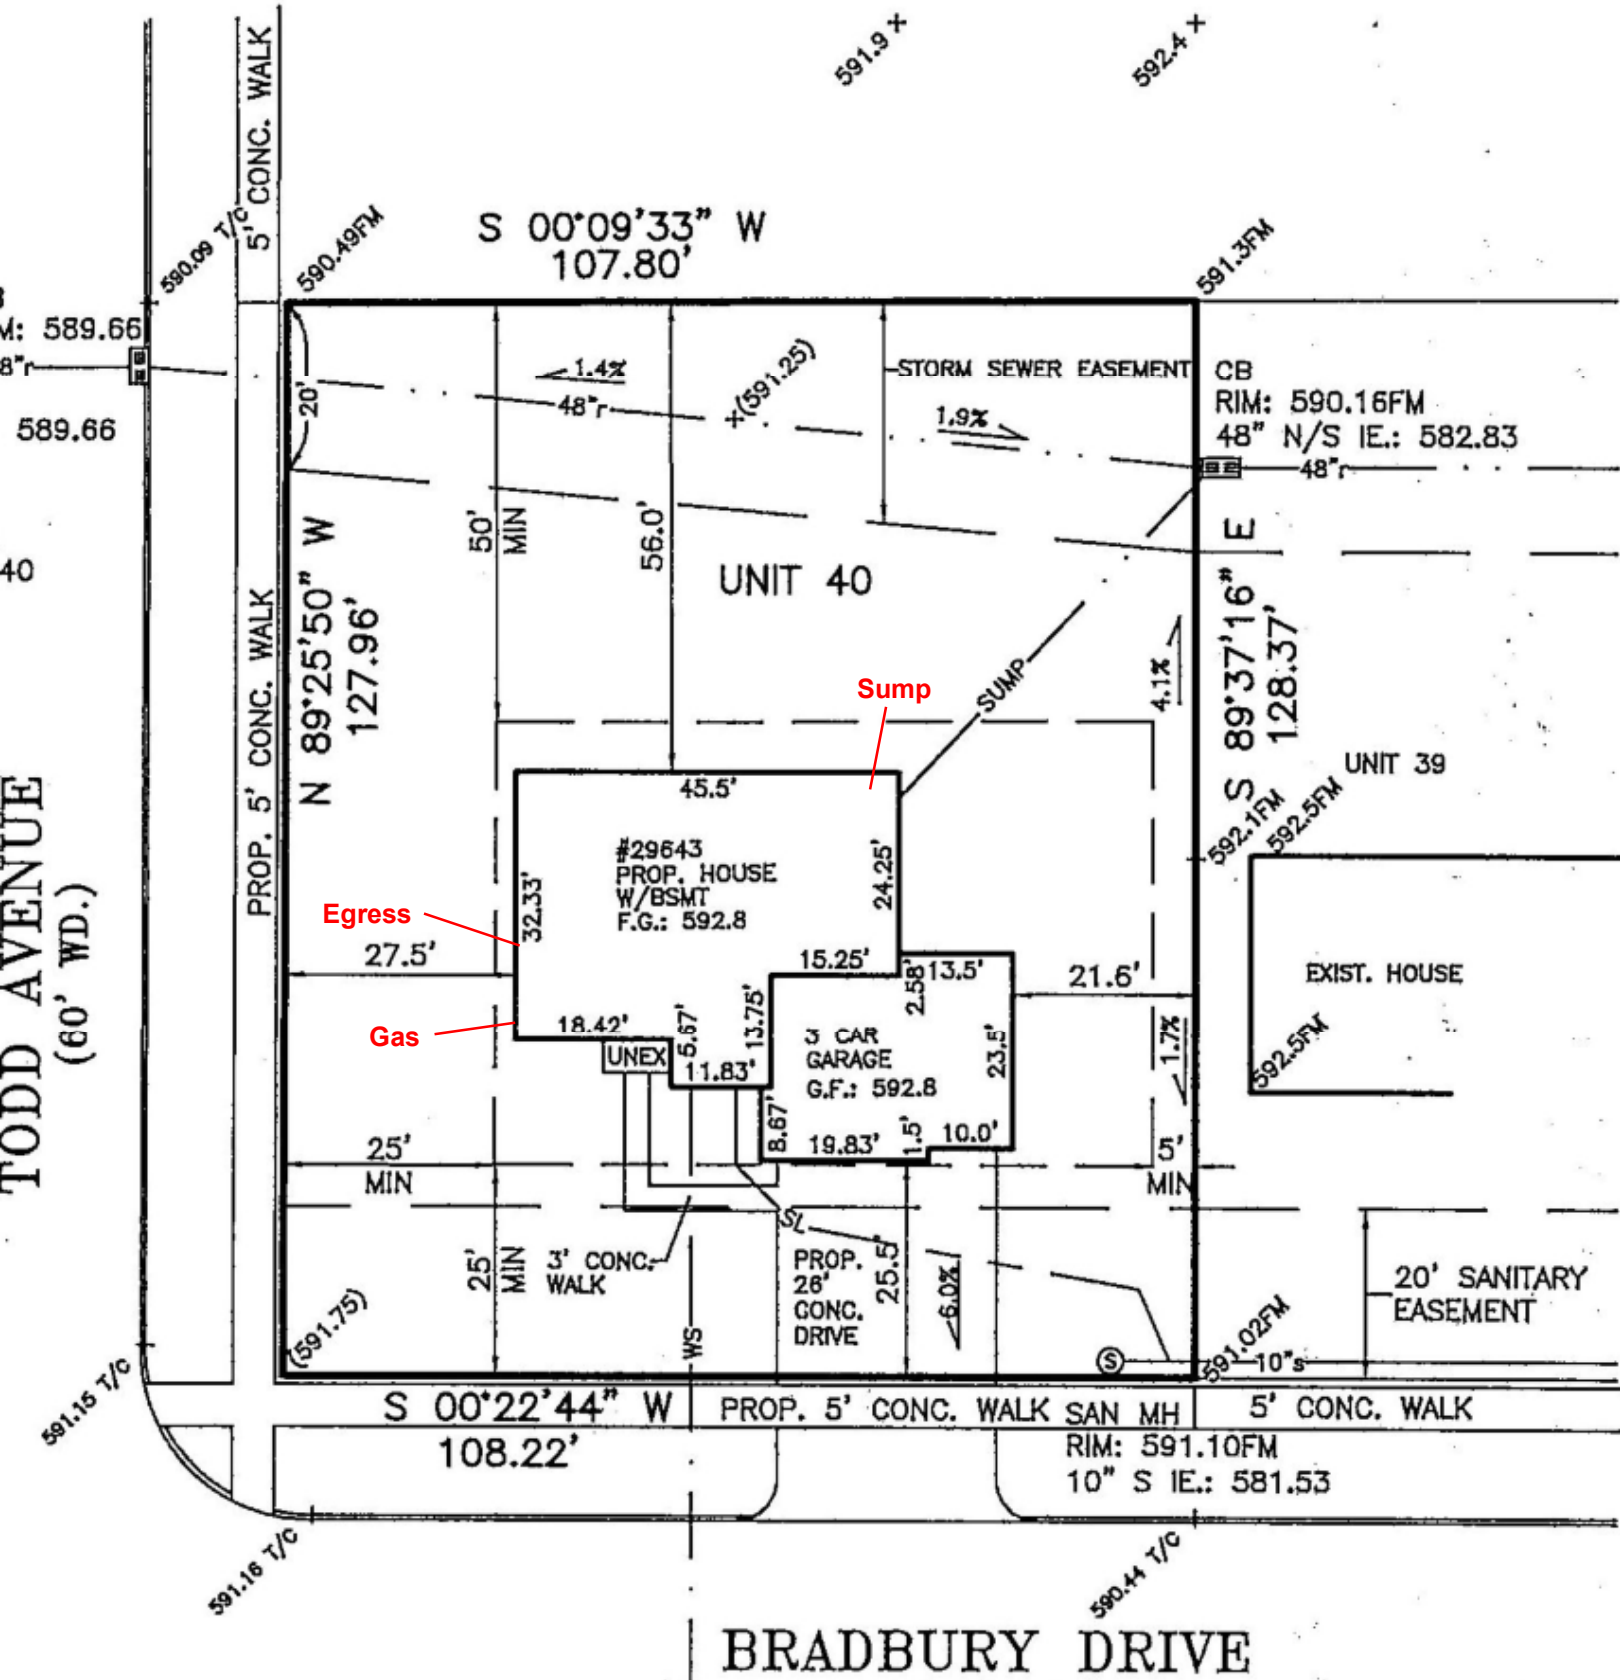

Nicholas Homes Inc  
 29643 Bradbury, Lot 40, Bradbury Park  
 Iopollo III 2524 SQFT Plan  
 3 Car Front Entry RH Garage

# SITE PLAN

Site plan easement locations, house placement, surface concrete, grade elevations and dimensions are approximate and may vary during construction.