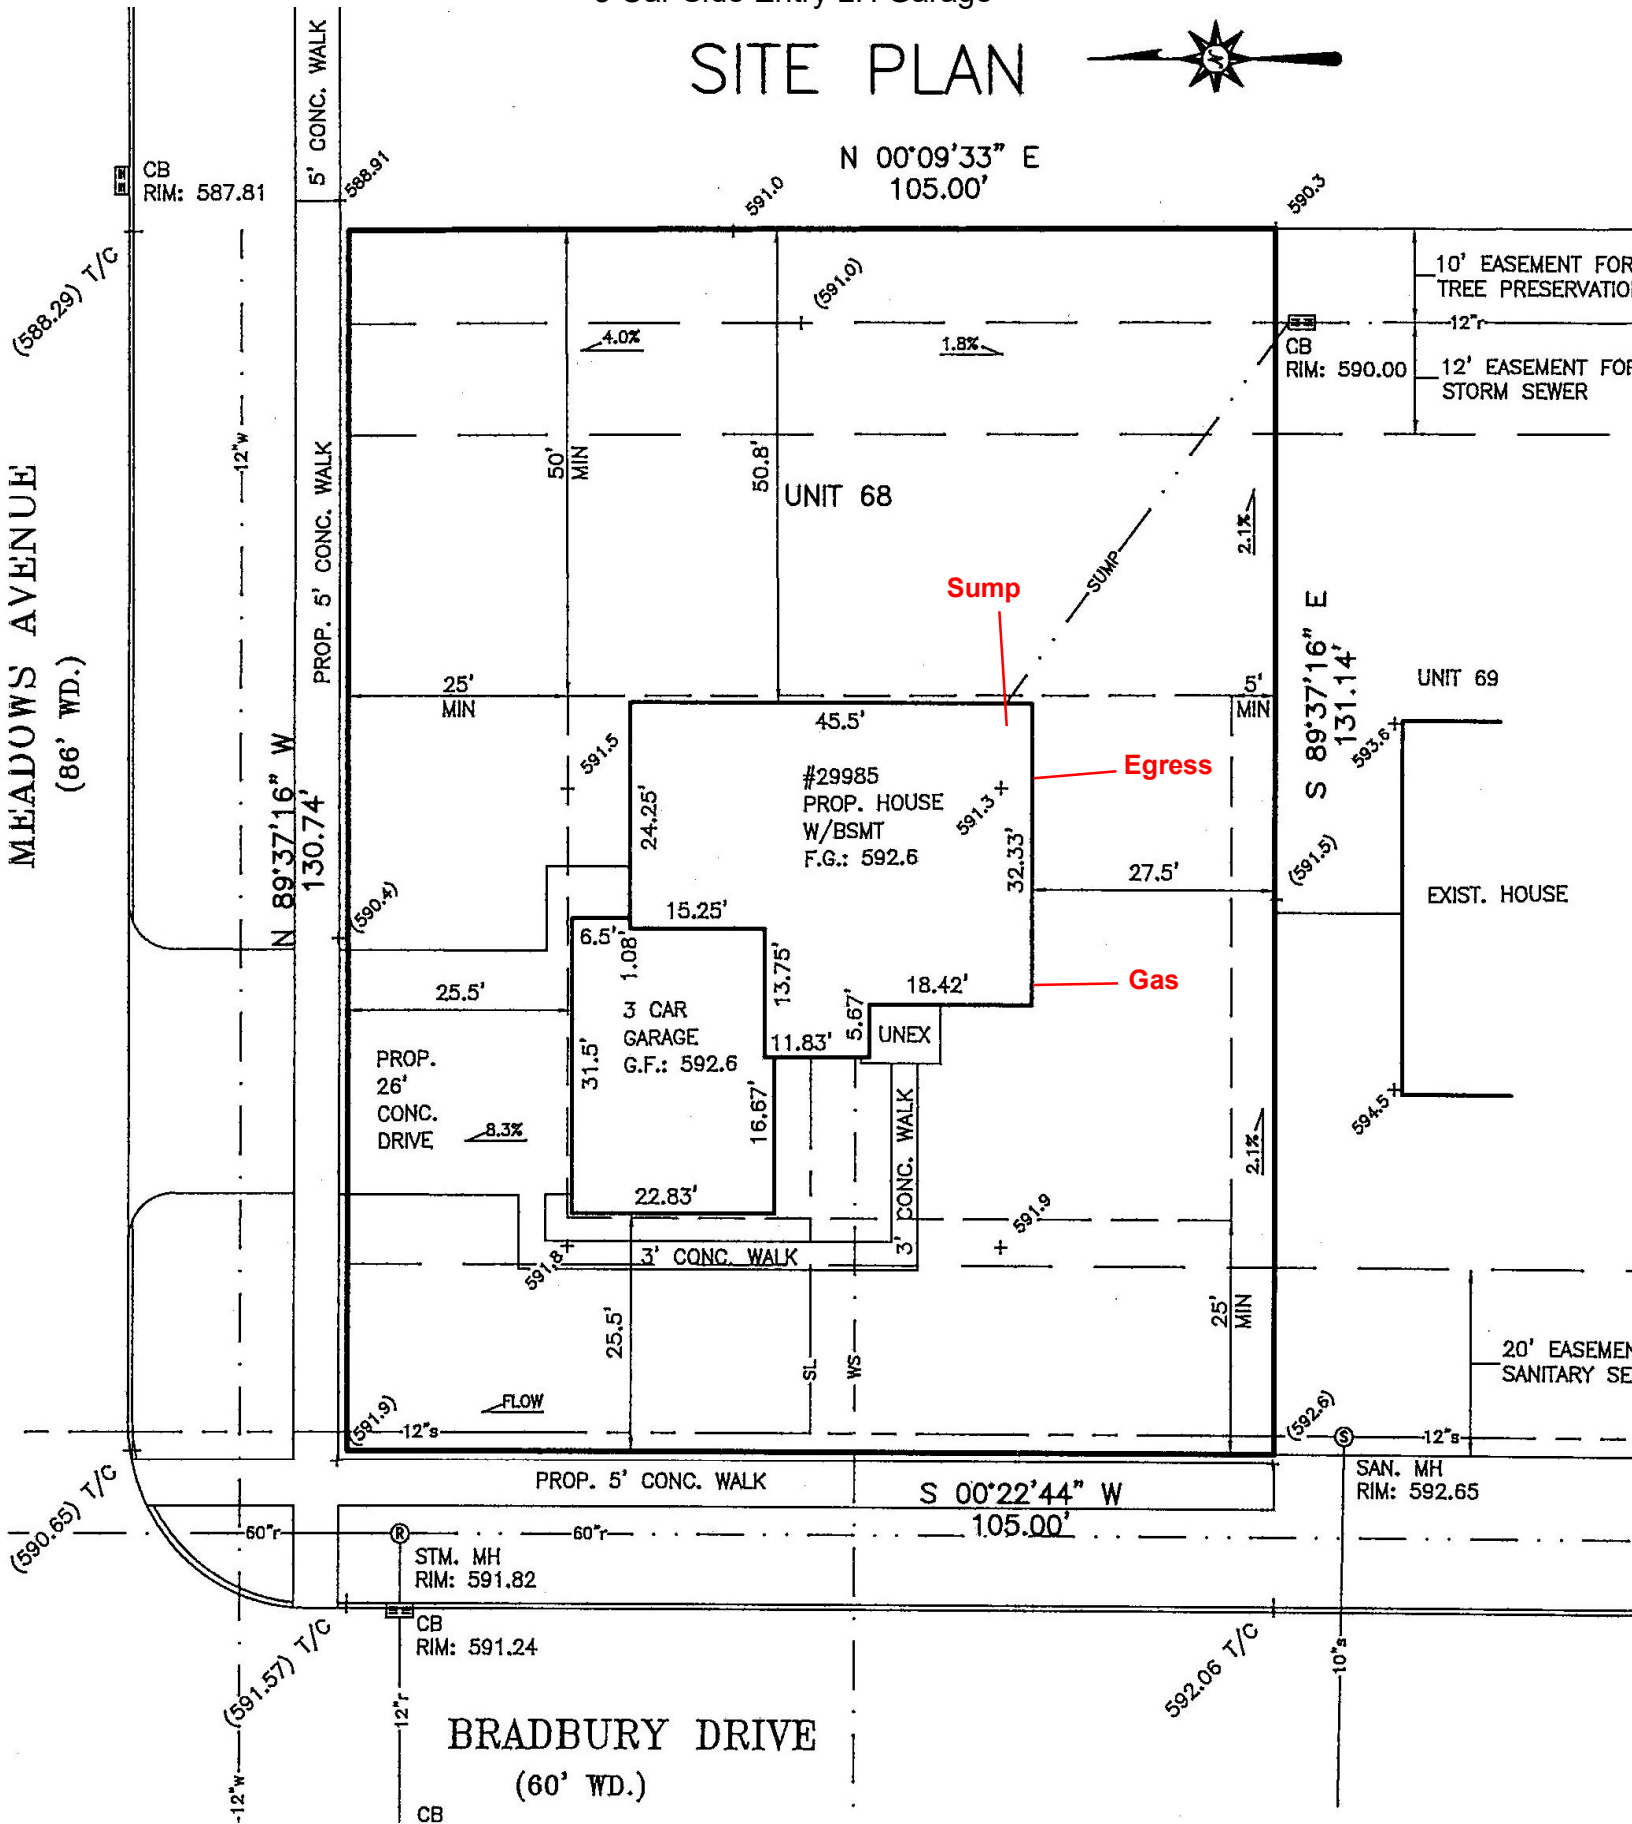

Nicholas Homes Inc  
 29985 Bradbury, Lot 68, Bradbury Park  
 Ipollo III 2524 SQFT Plan  
 3 Car Side Entry LH Garage

# SITE PLAN

Site plan easement locations, house placement, surface concrete, grade elevations and dimensions are approximate and may vary during construction.