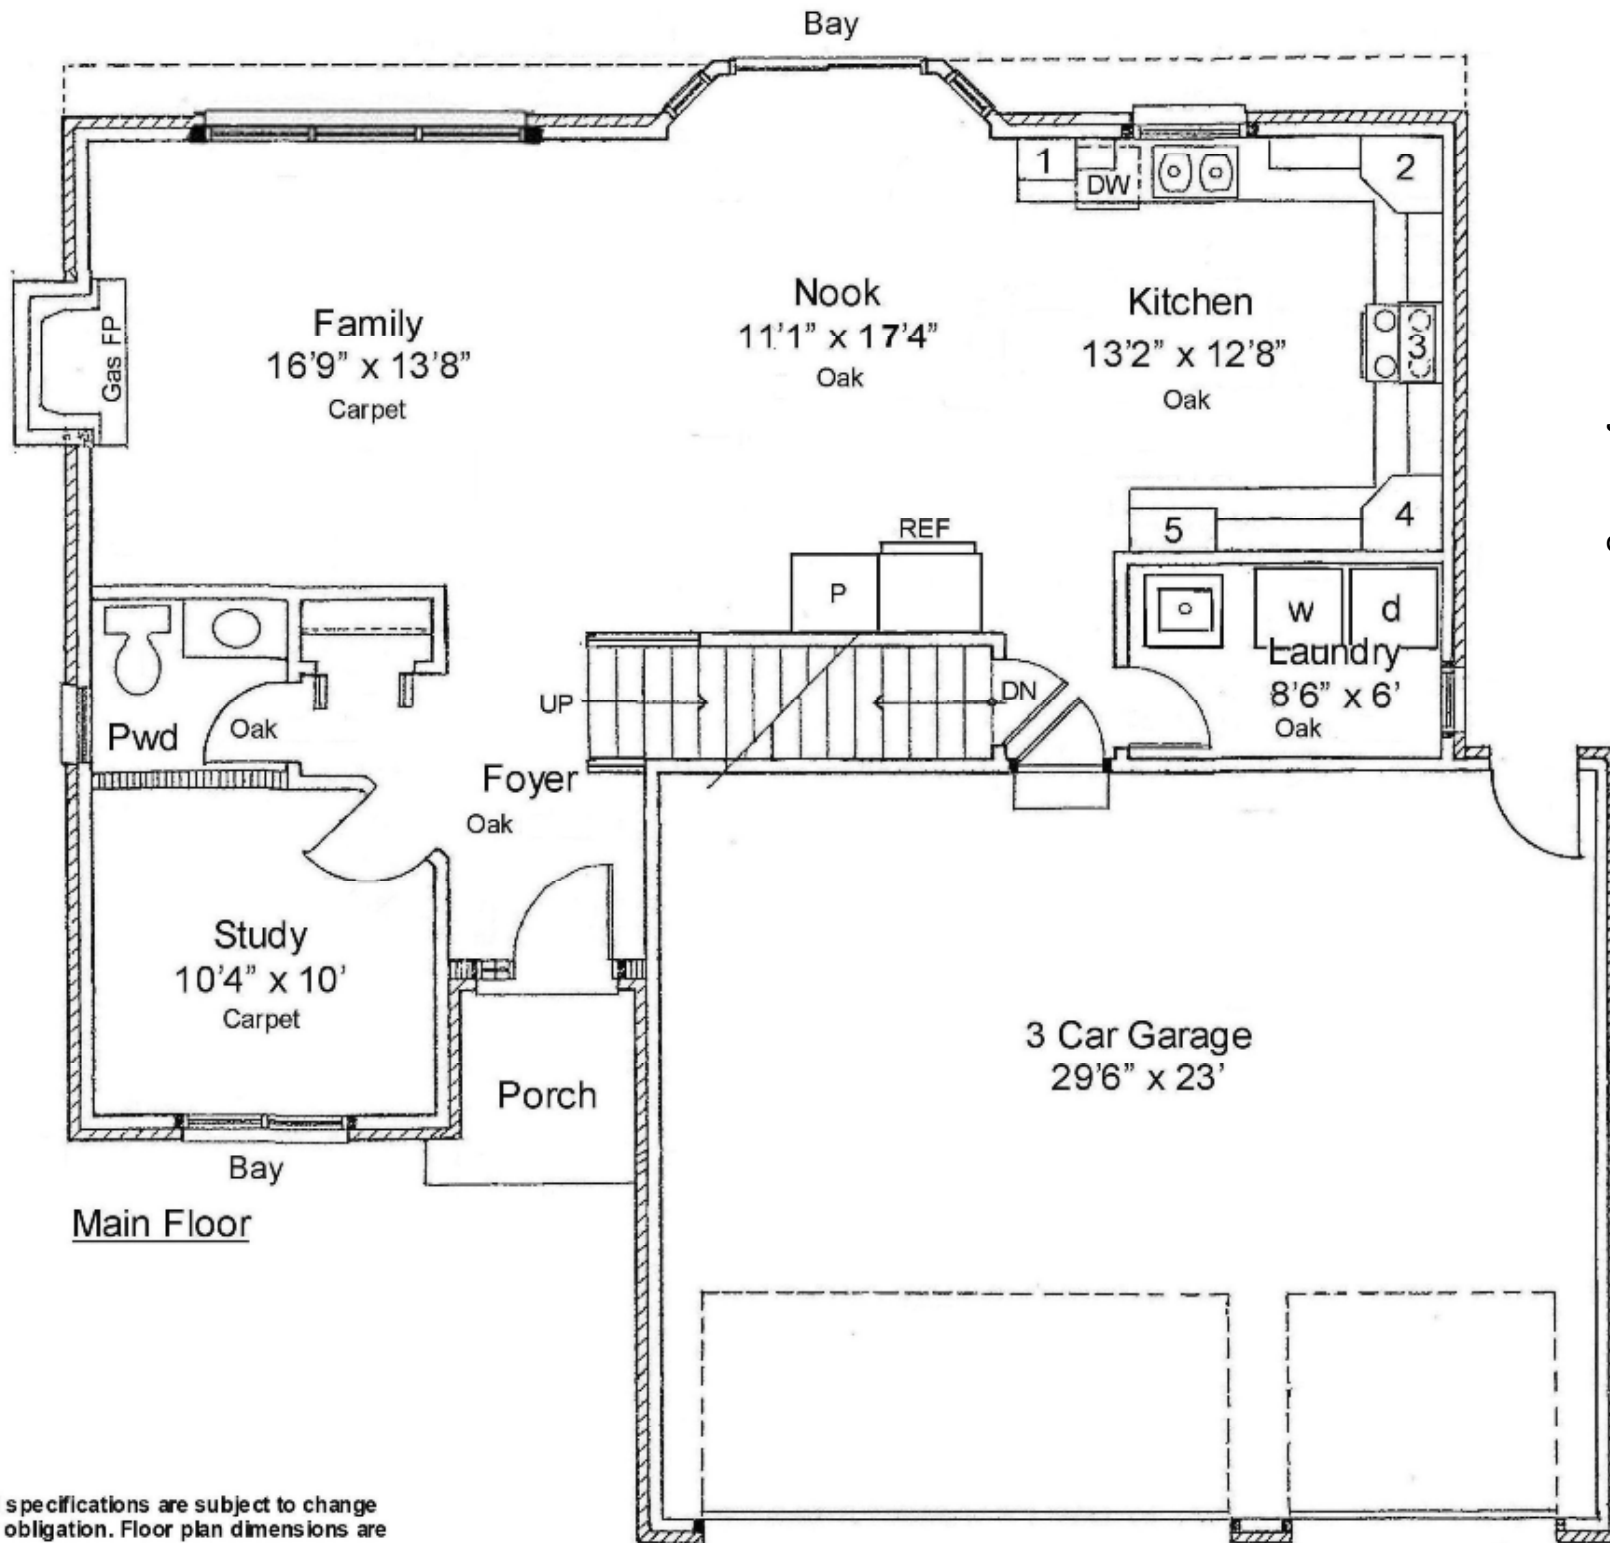

Nicholas Homes Inc
 29755 Bradbury
 Lot 44, Bradbury Park
 Belmont II With Loft 2420 SQFT Plan
 3 Car Front Entry Garage

Prices, plans and specifications are subject to change without notice or obligation. Floor plan dimensions are approximate.