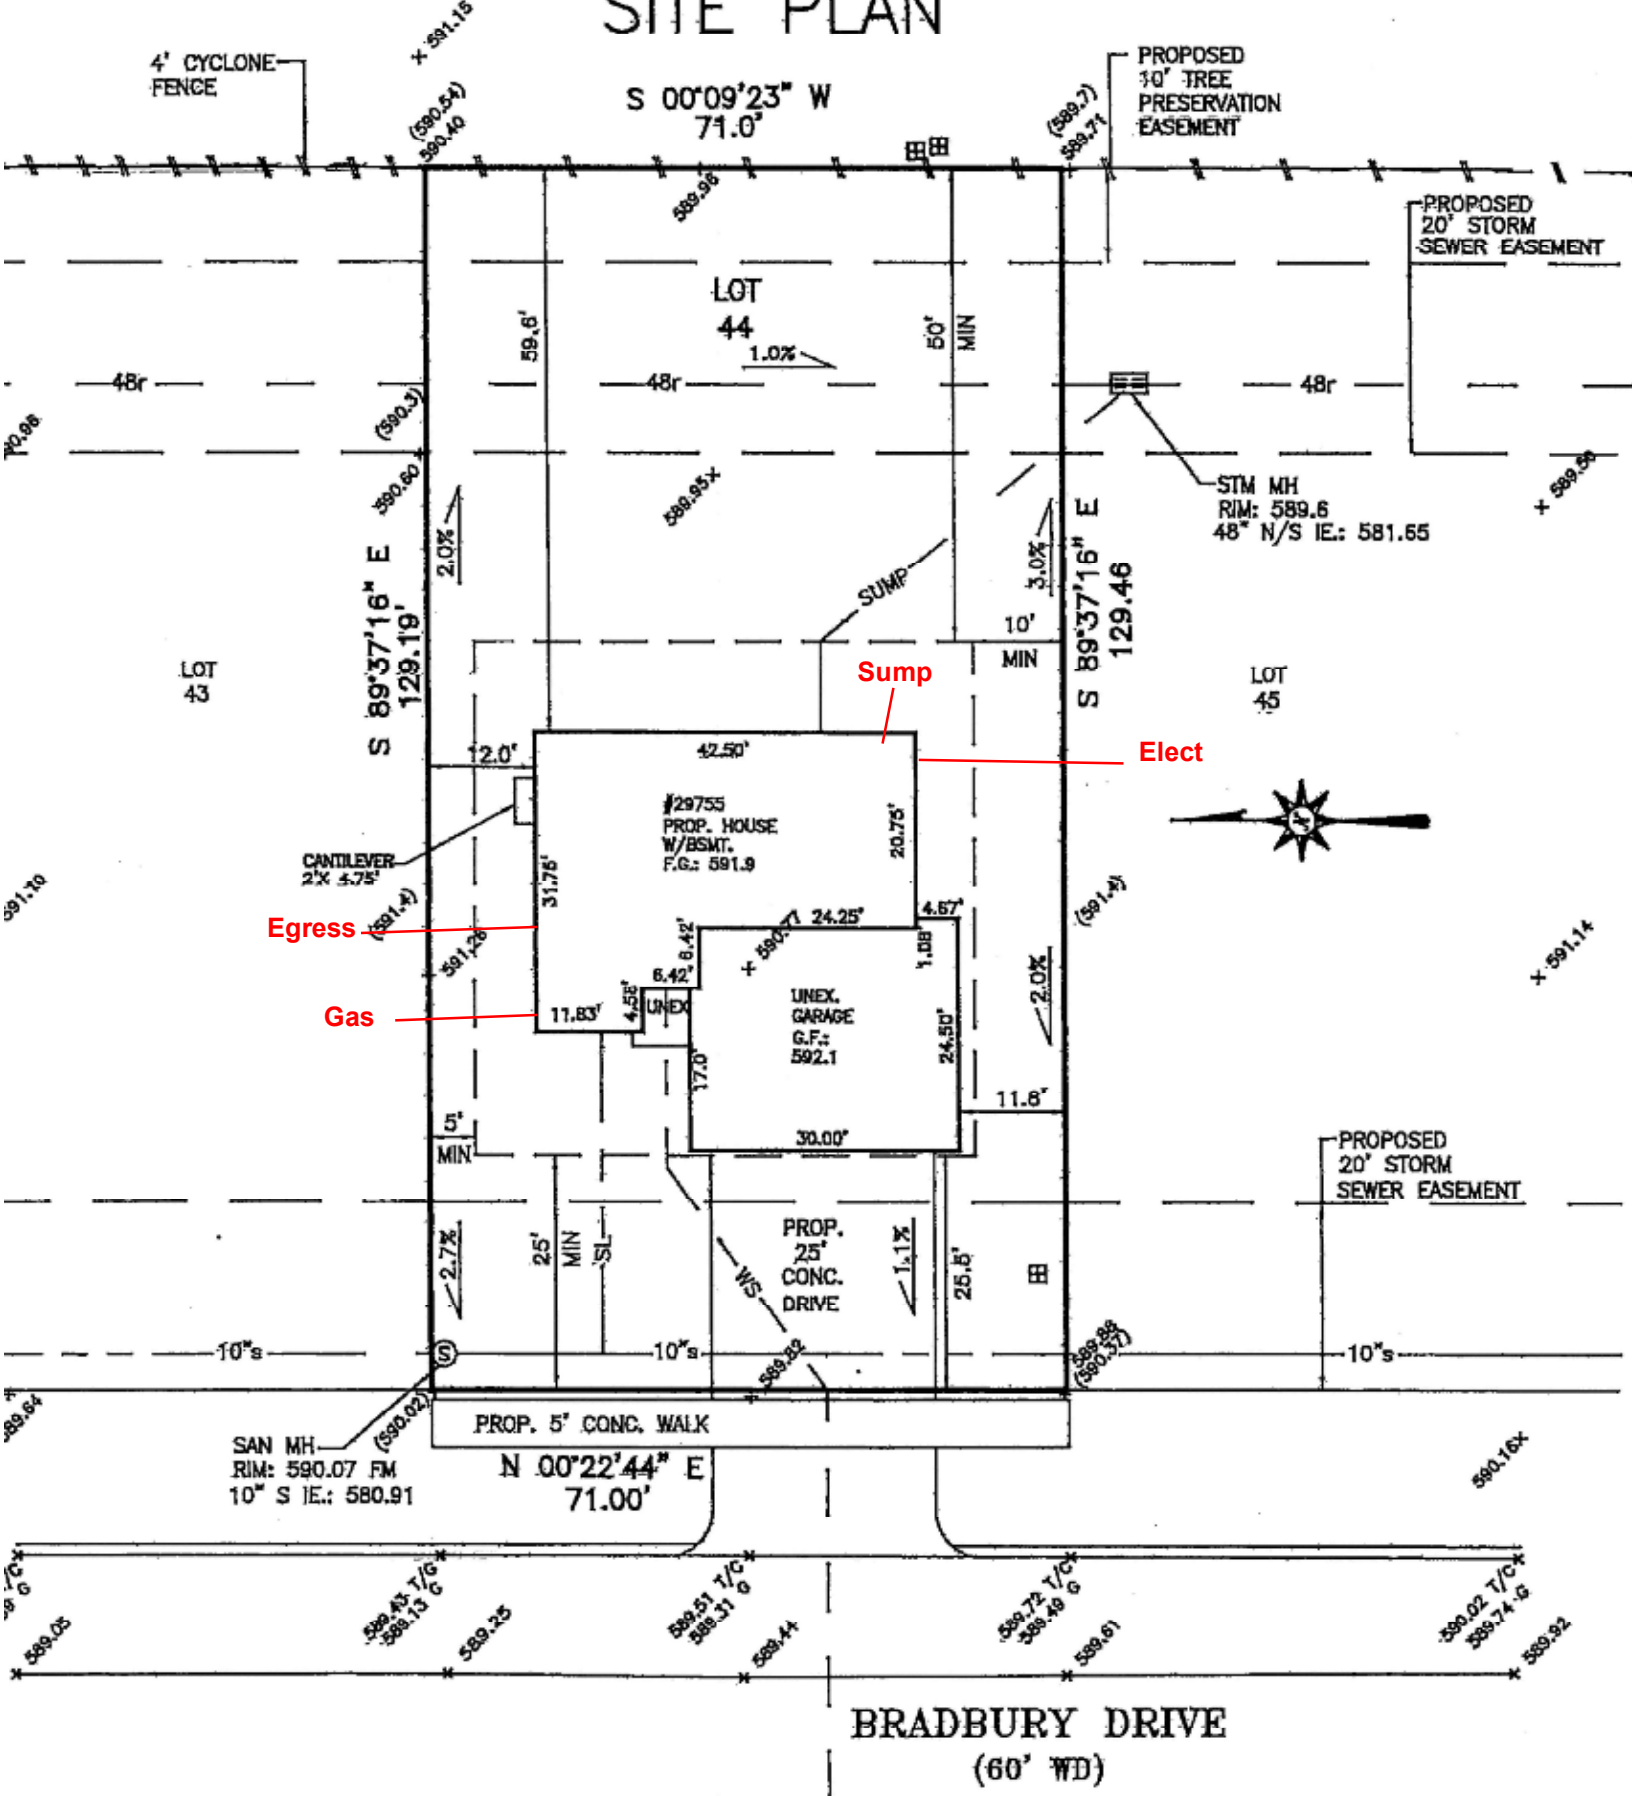

Nicholas Homes Inc
 29755 Bradbury, Lot 44, Bradbury Park
 Belmont II 2420 SQFT Plan
 3 Car Front Entry RH Garage

SITE PLAN

Site plan easement locations, house placement, surface concrete, grade elevations and dimensions are approximate and may vary during construction.