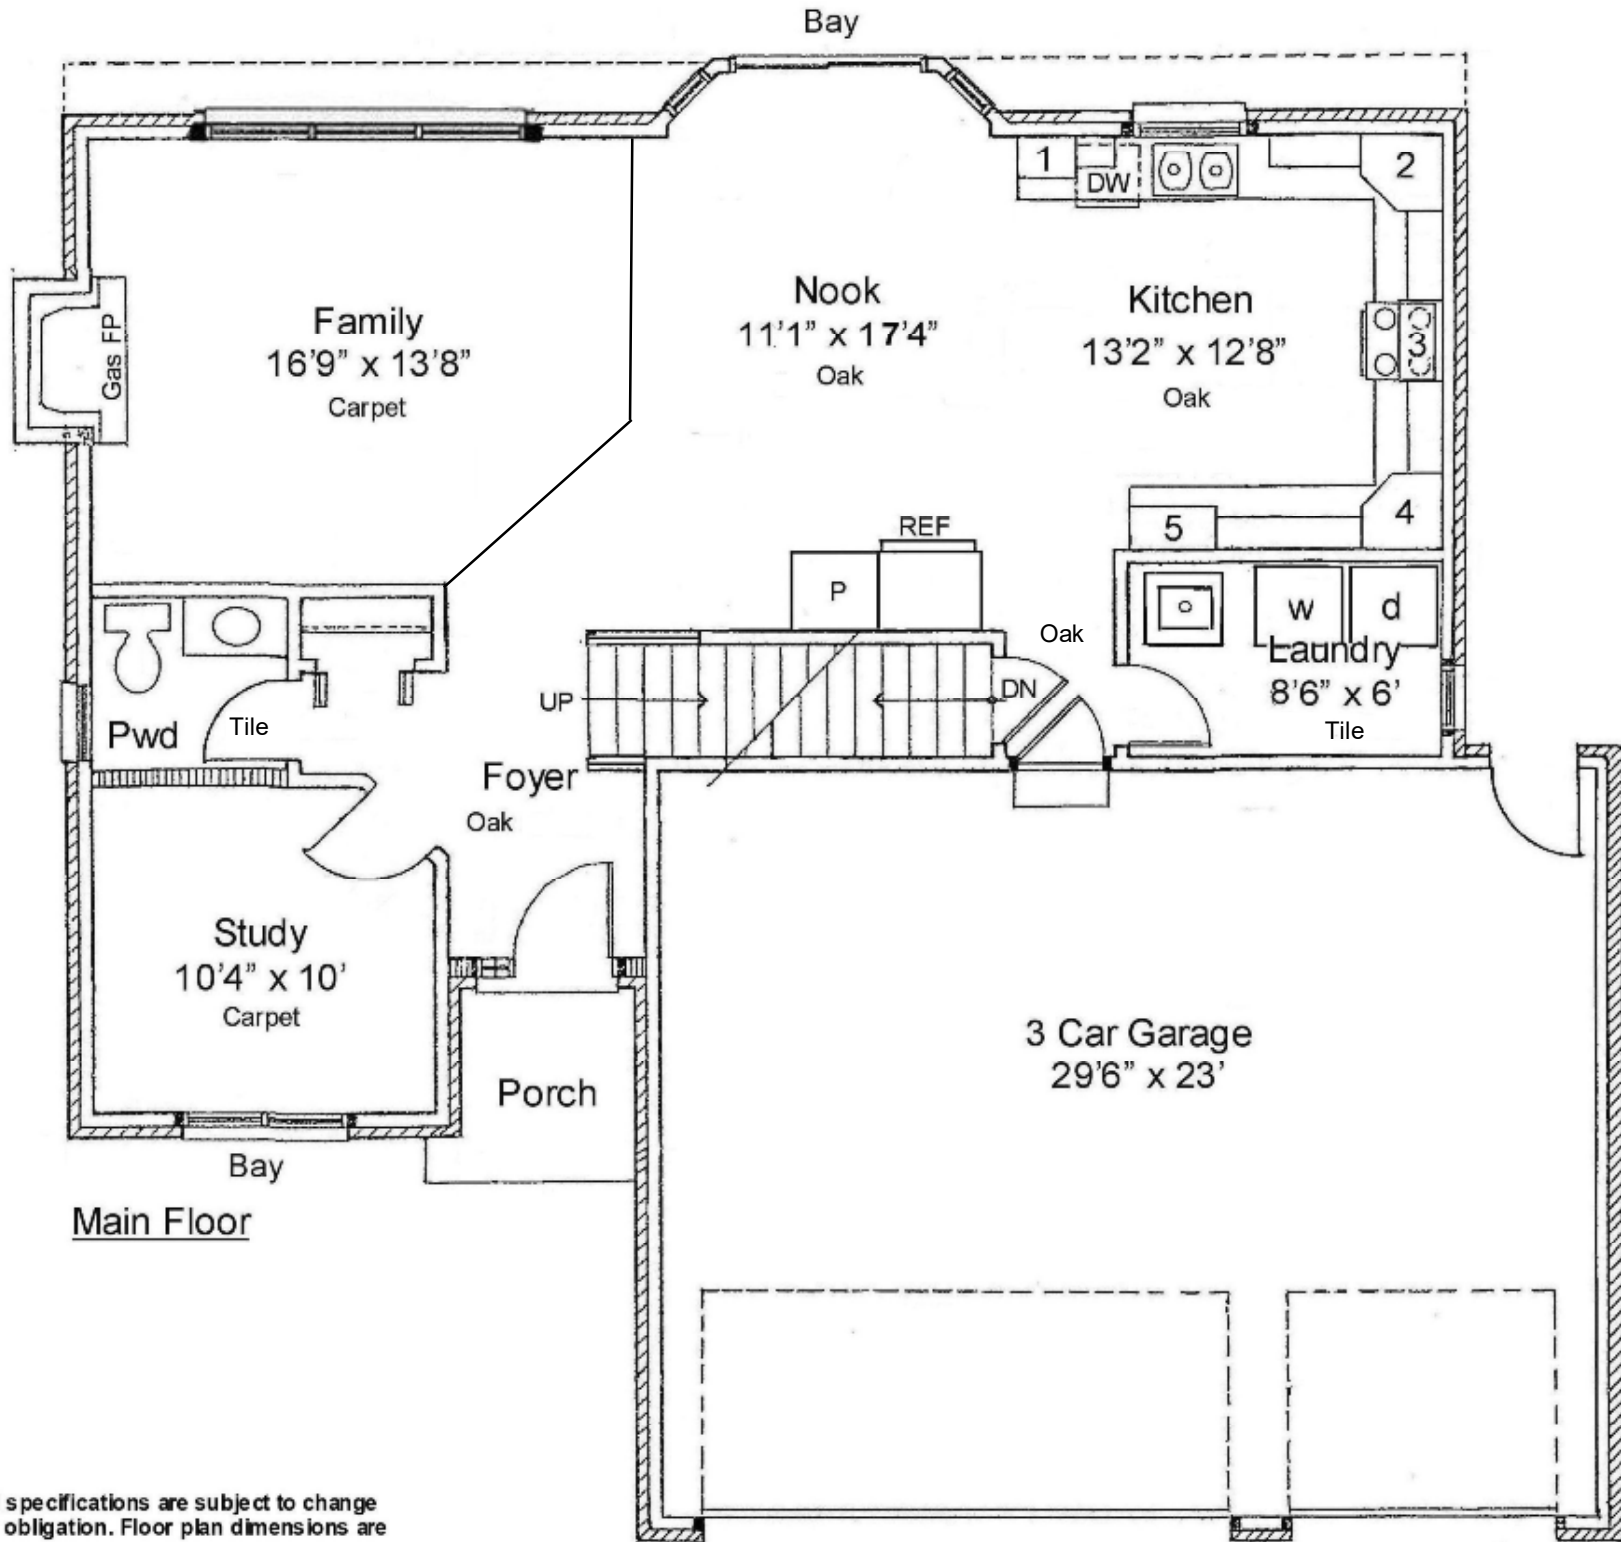

Nicholas Homes Inc
 29755 Bradbury
 Lot 44, Bradbury Park
 Belmont II With Loft 2420 SQFT Plan
 3 Car Front Entry Garage

Prices, plans and specifications are subject to change without notice or obligation. Floor plan dimensions are approximate.