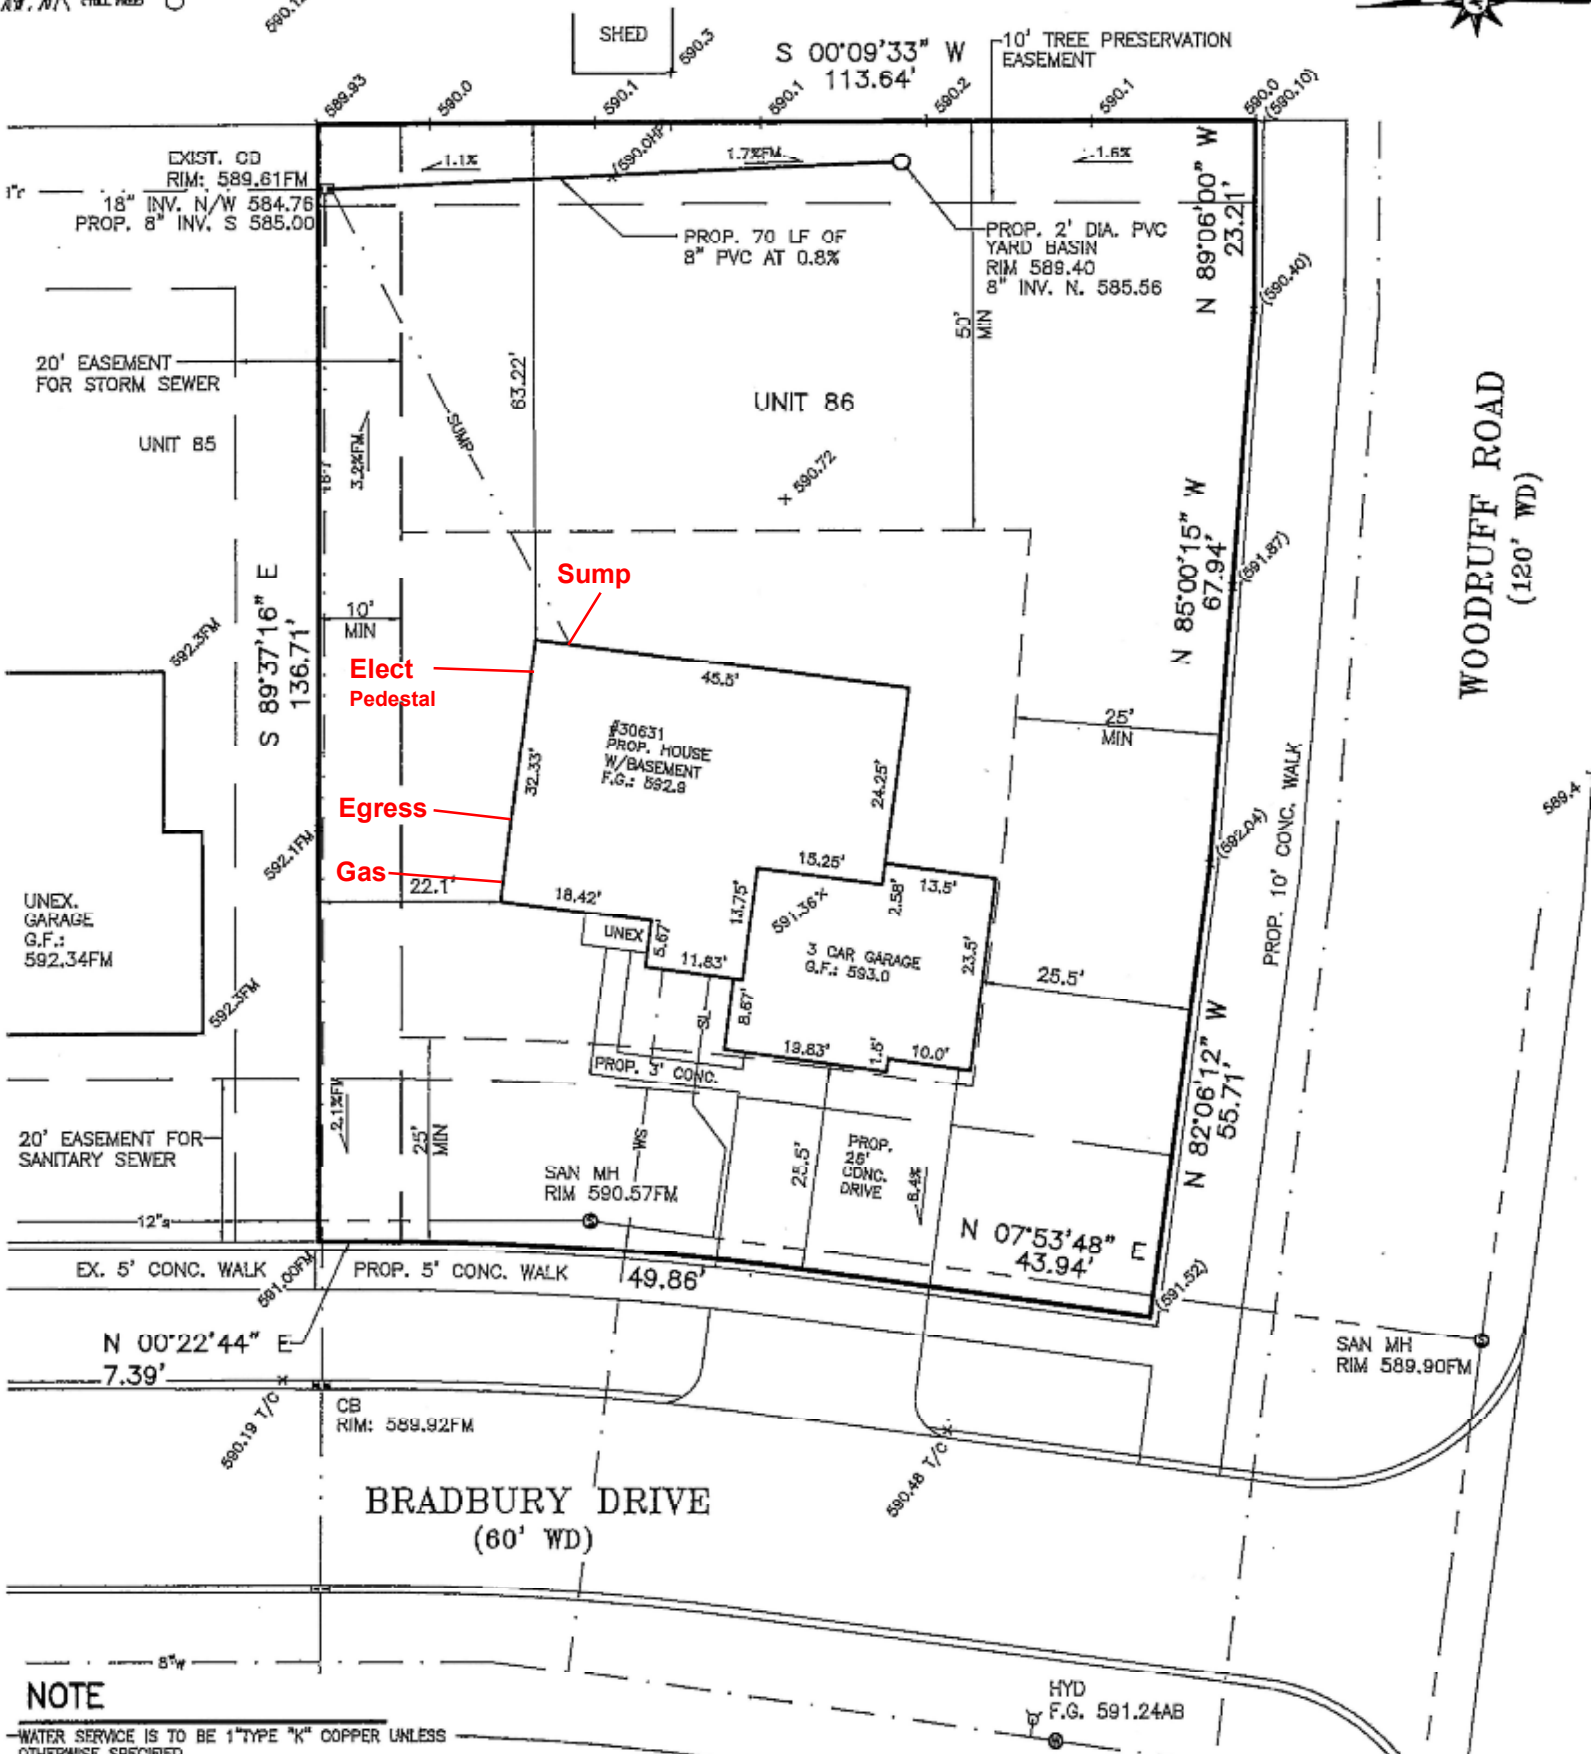

Nicholas Homes Inc
 30631 Bradbury, Lot 86, Bradbury Park
 Iopollo III 2524 SQFT Plan
 3 Car Front Entry RH Garage

SITE PLAN

NOTE
 WATER SERVICE IS TO BE 1" TYPE "K" COPPER UNLESS OTHERWISE SPECIFIED

Site plan easement locations, house placement, surface concrete, grade elevations and dimensions are approximate and may vary during construction.