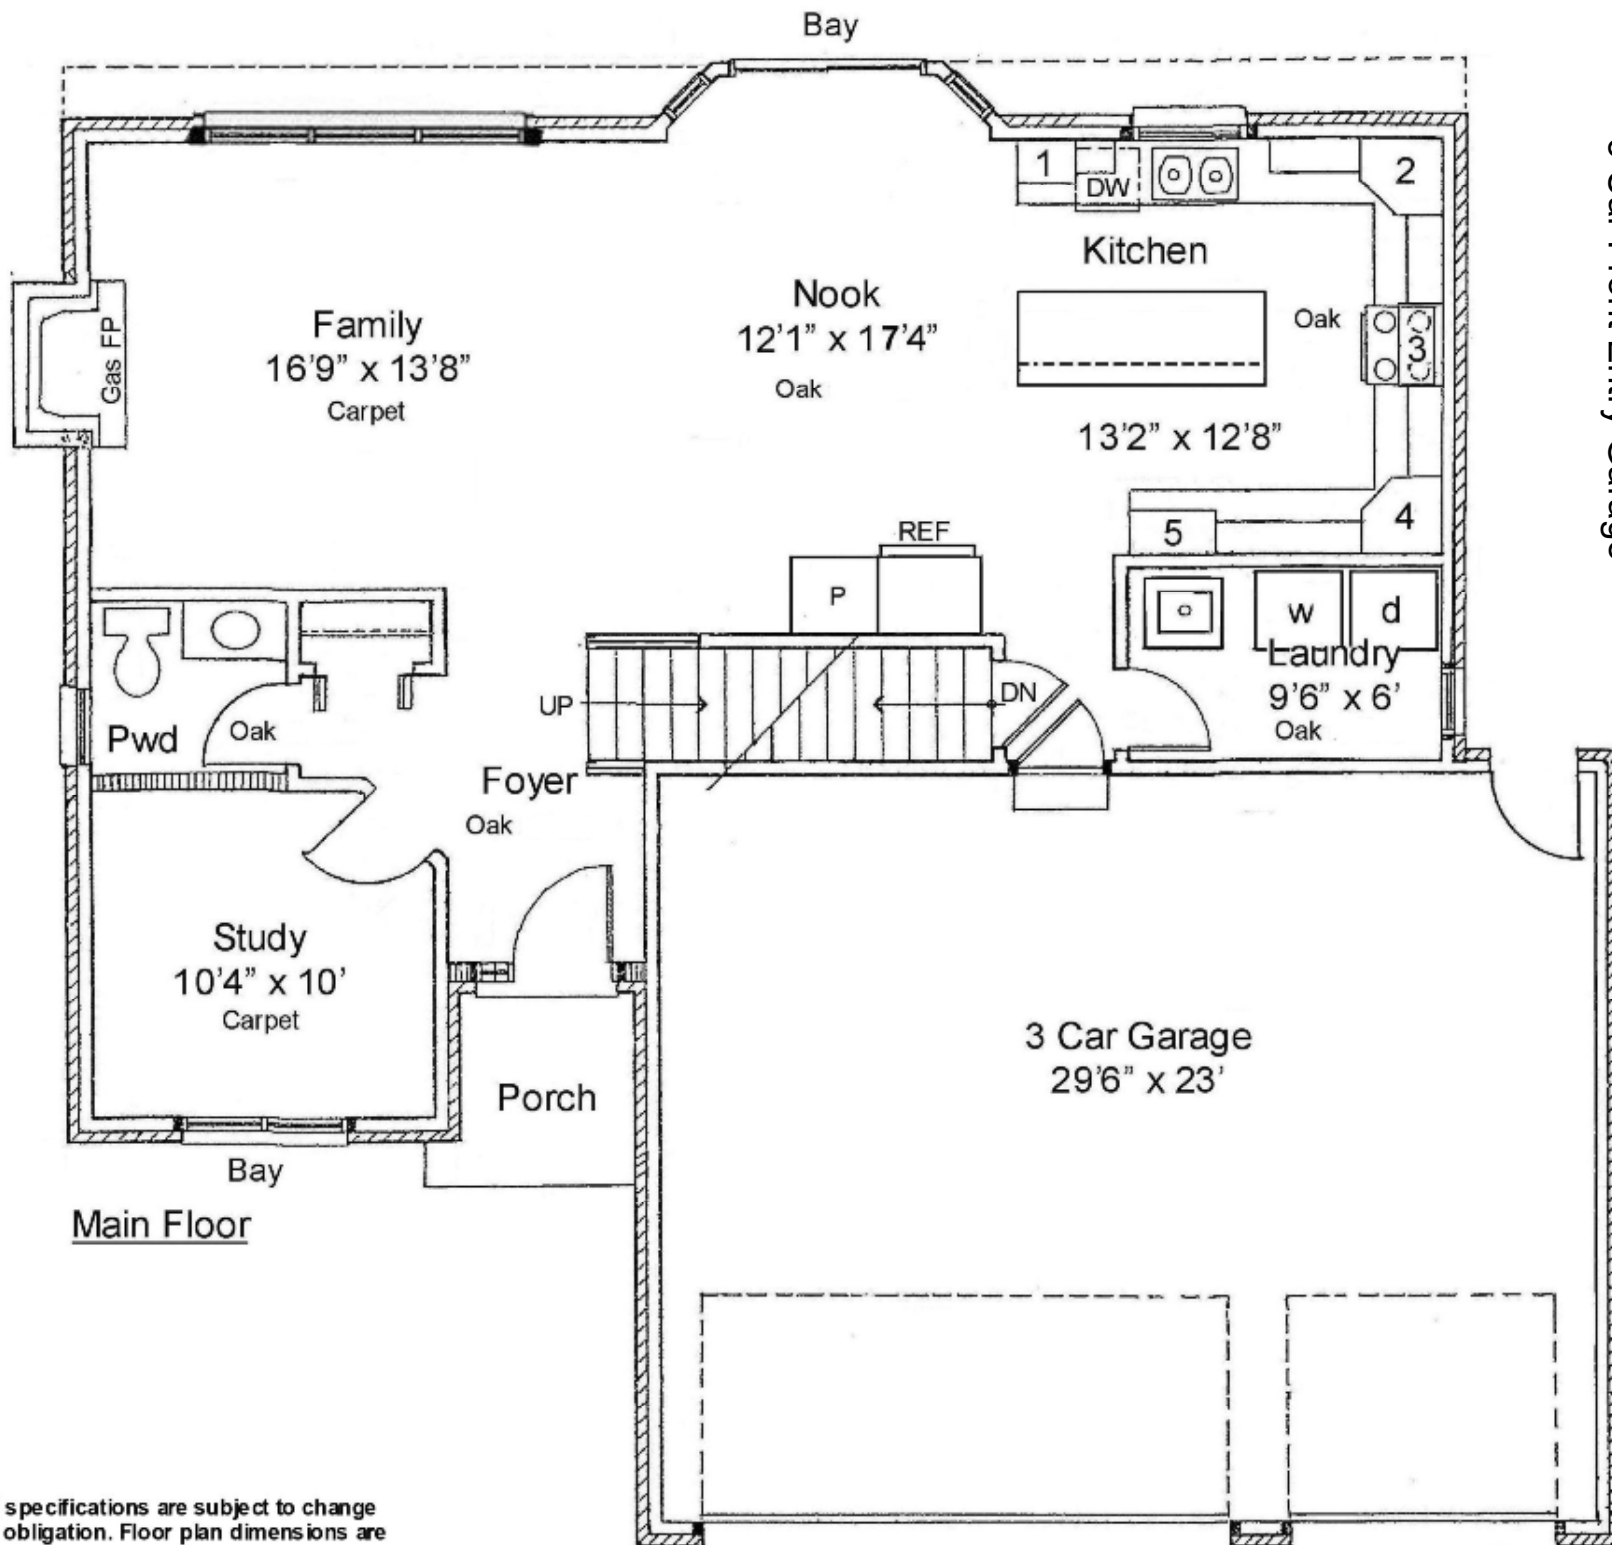

Nicholas Homes Inc
 23639 Woodruff
 Lot 87, Bradbury Park
 Belmont II With Loft 2474 SQFT Plan
 3 Car Front Entry Garage

Prices, plans and specifications are subject to change without notice or obligation. Floor plan dimensions are approximate.