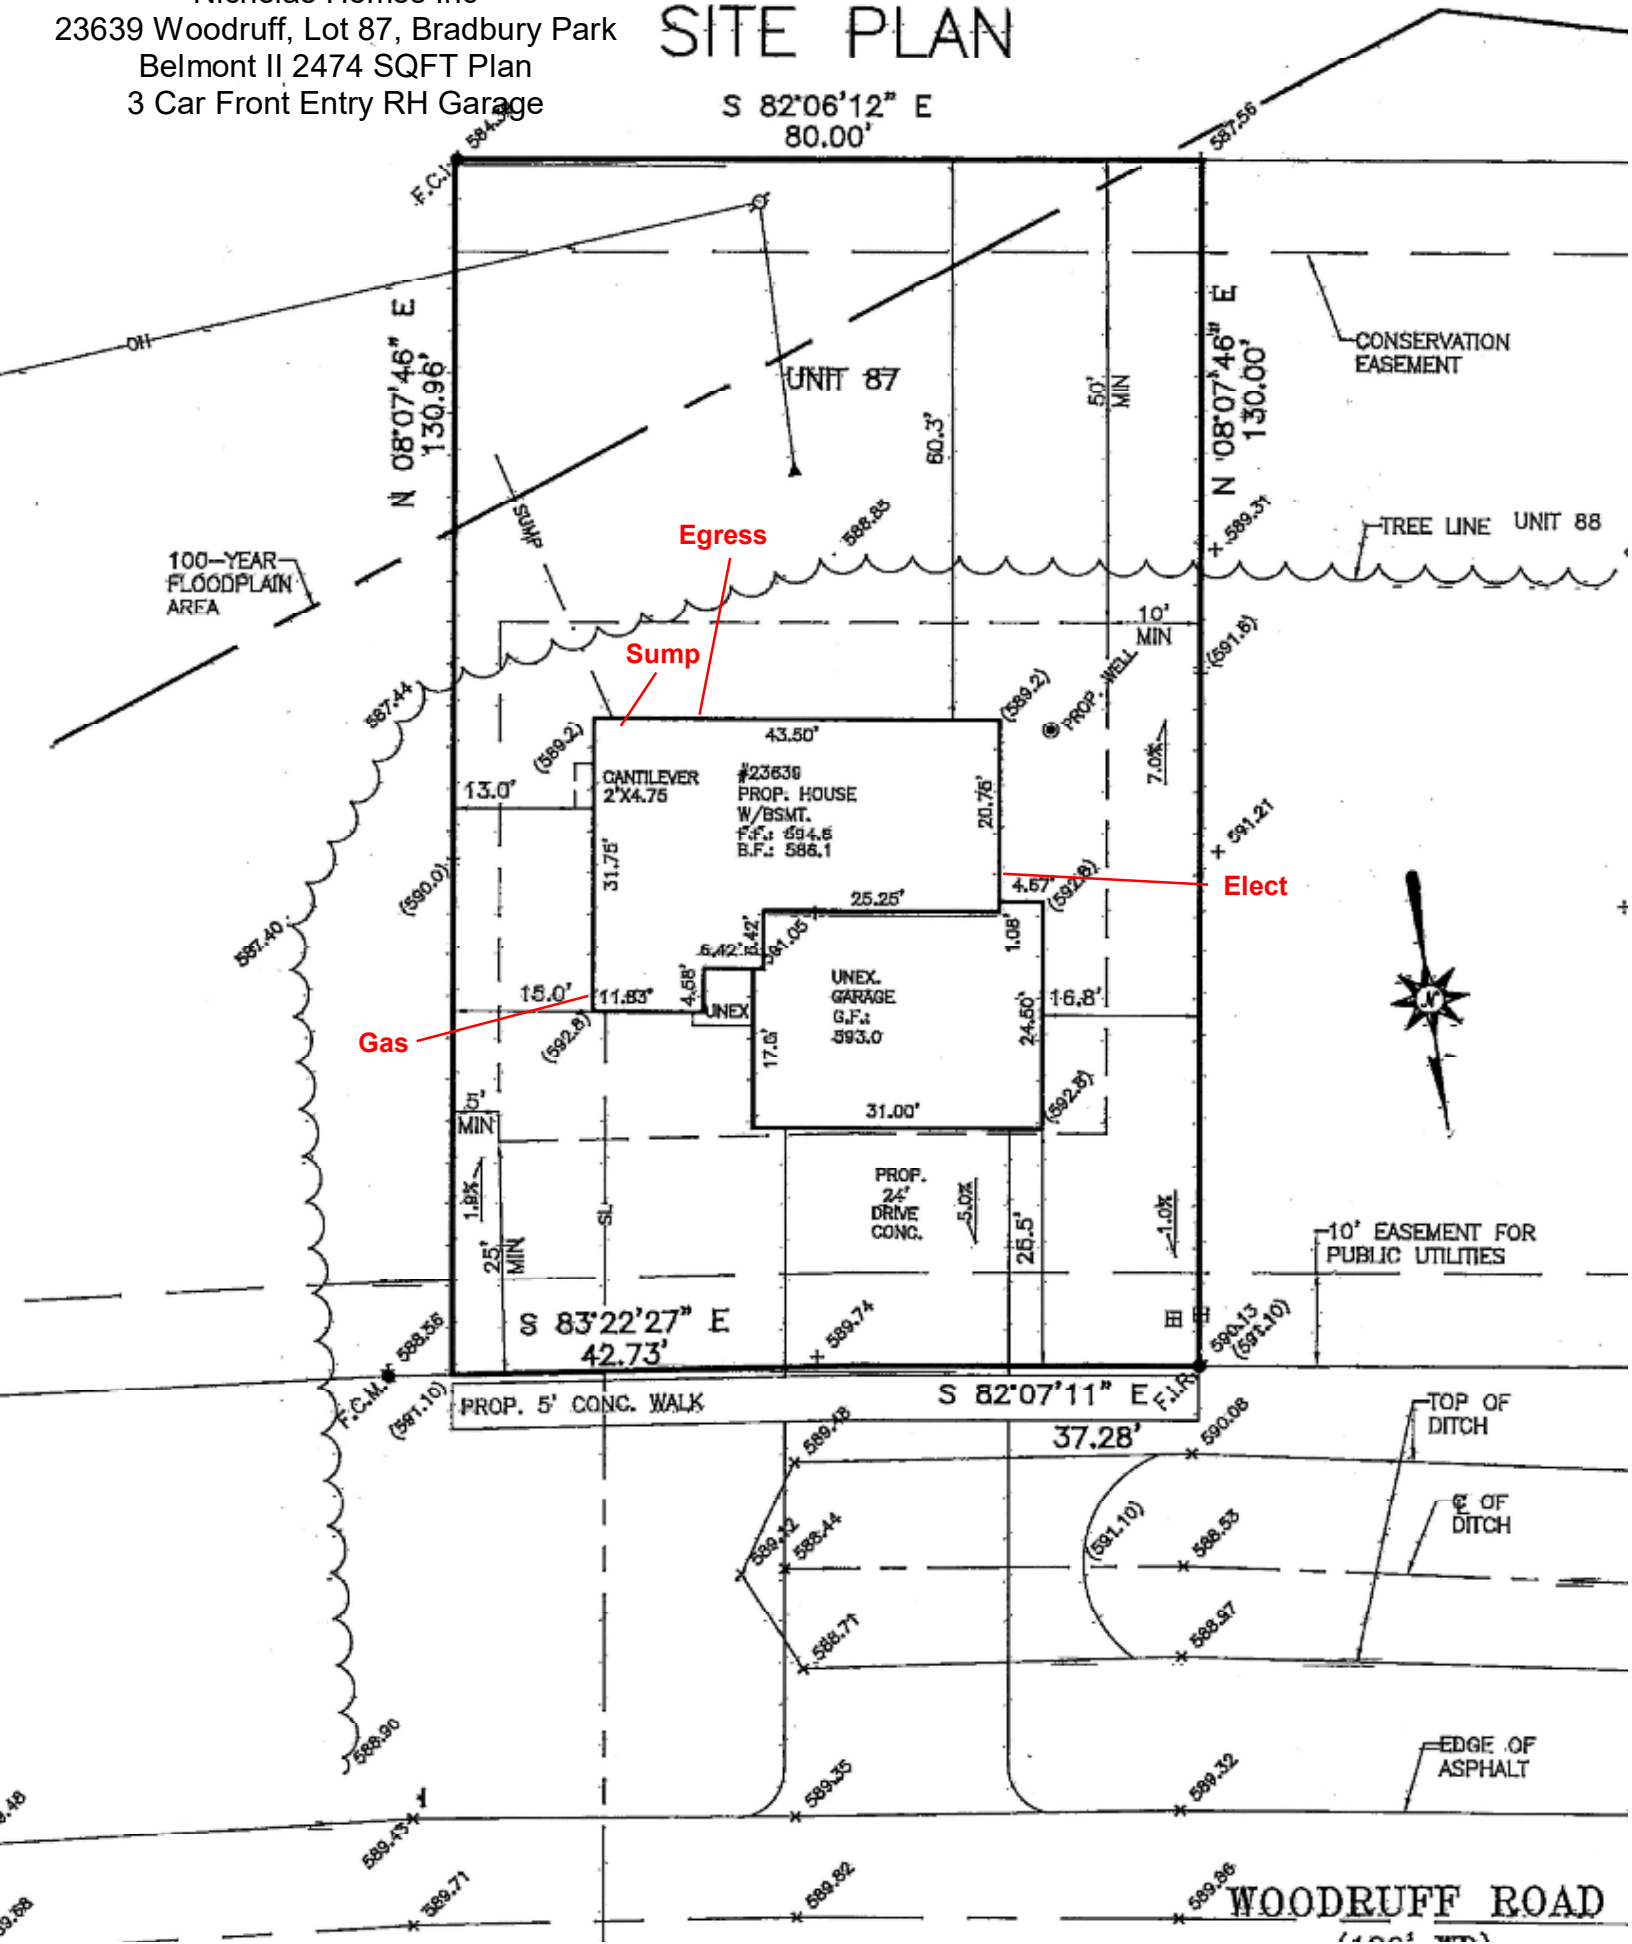

Nicholas Homes Inc
 23639 Woodruff, Lot 87, Bradbury Park
 Belmont II 2474 SQFT Plan
 3 Car Front Entry RH Garage

SITE PLAN

S 82°06'12" E
 80.00'

Site plan easement locations, house placement, surface concrete, grade elevations and dimensions are approximate and may vary during construction.