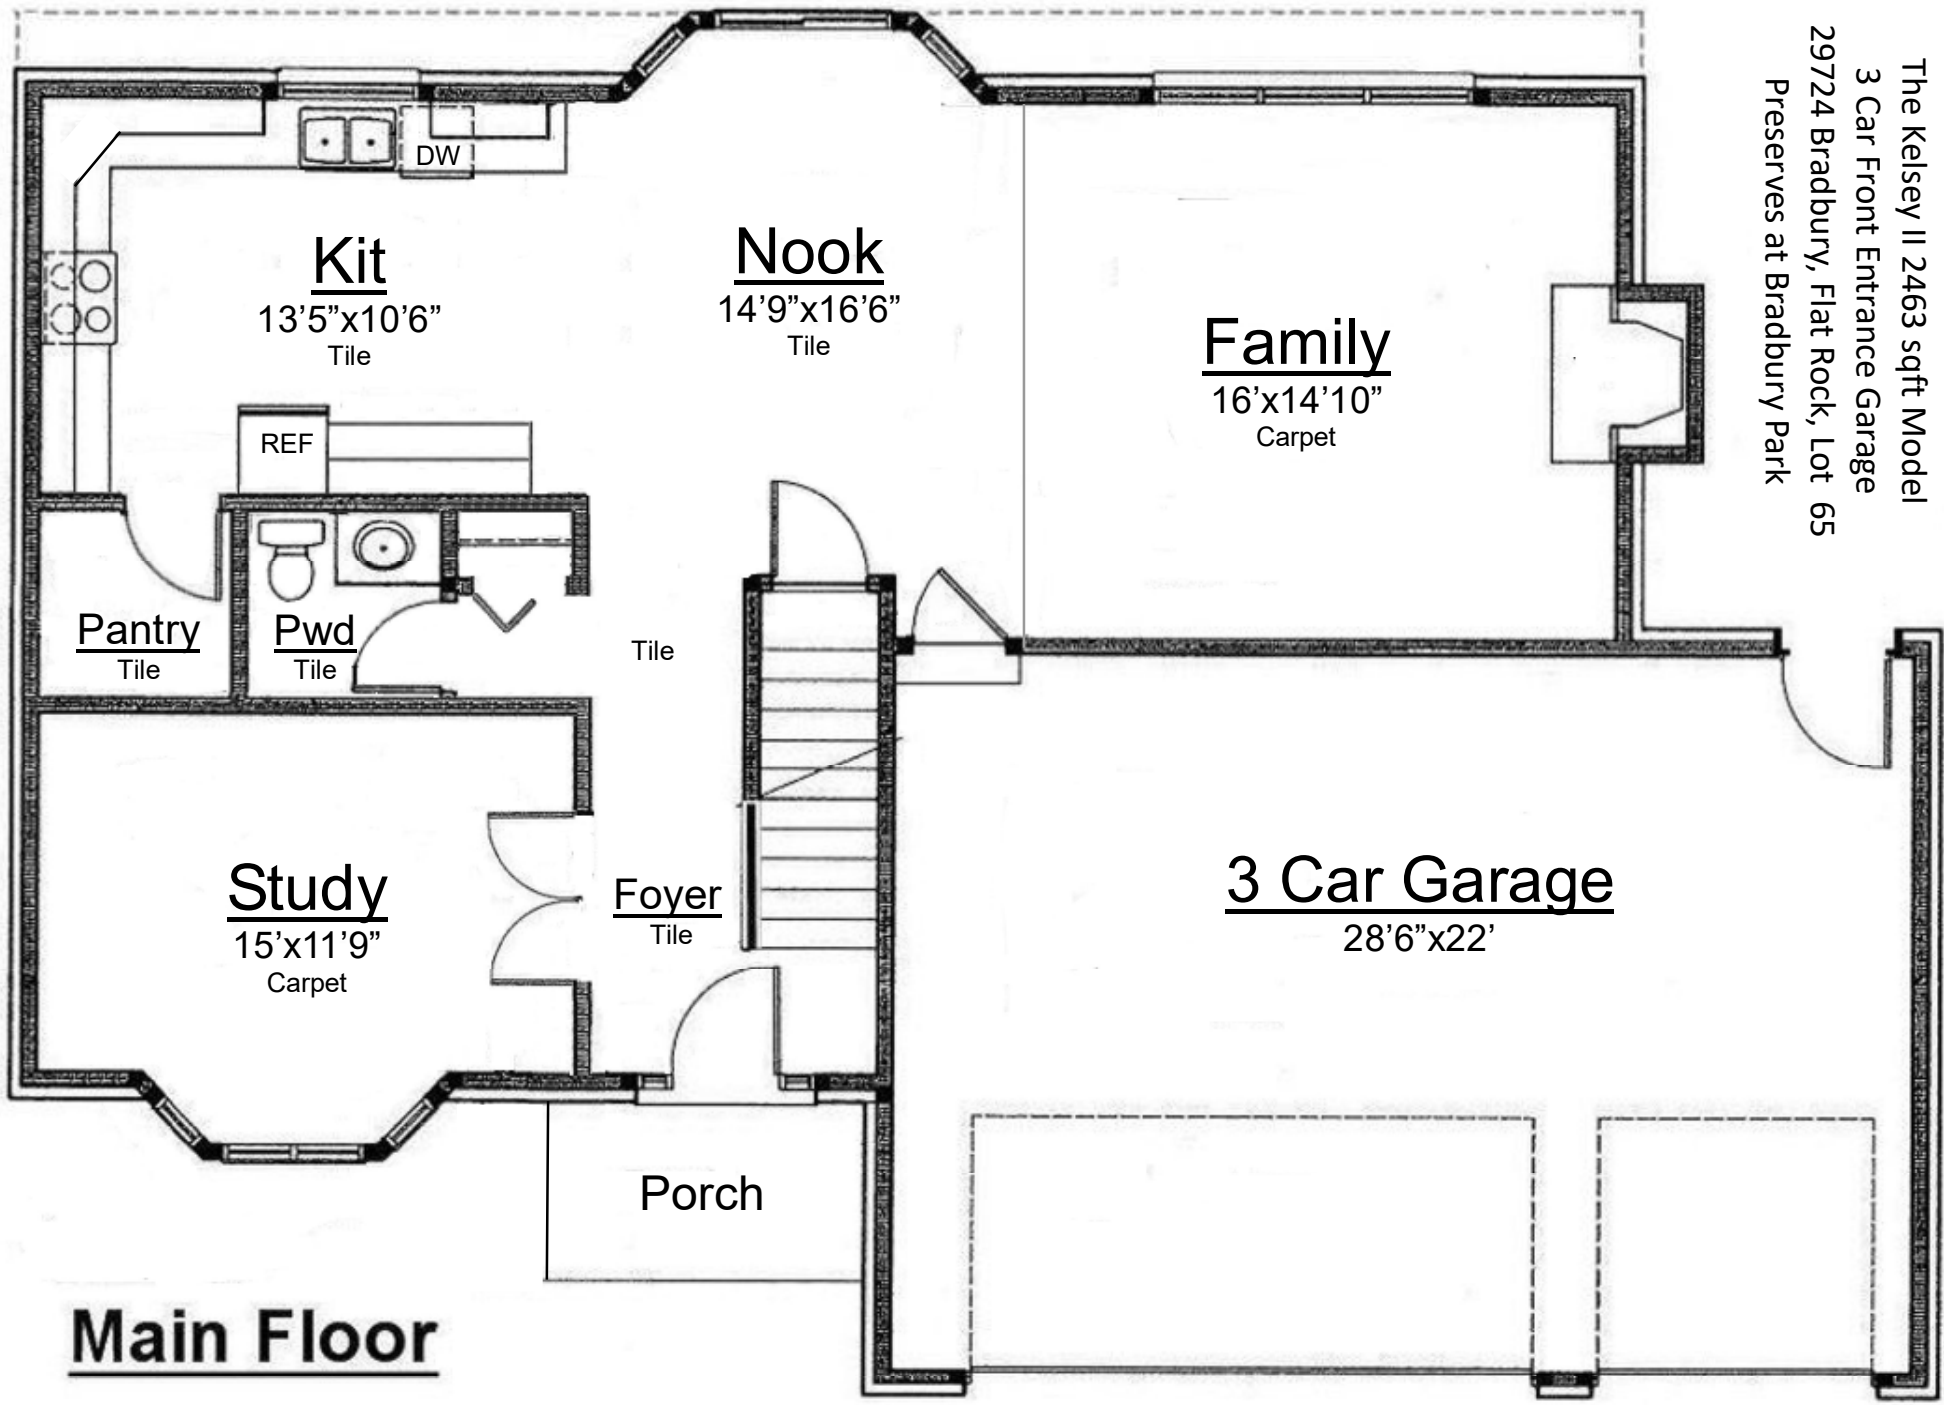

Nicholas Homes Inc
The Kelsey II 2463 sqft Model
3 Car Front Entrance Garage
29724 Bradbury, Flat Rock, Lot 65
Preserves at Bradbury Park

Kit
13'5"x10'6"
Tile

Nook
14'9"x16'6"
Tile

Family
16'x14'10"
Carpet

Pantry
Tile

Pwd
Tile

Study
15'x11'9"
Carpet

Foyer
Tile

Porch

3 Car Garage
28'6"x22'

Main Floor