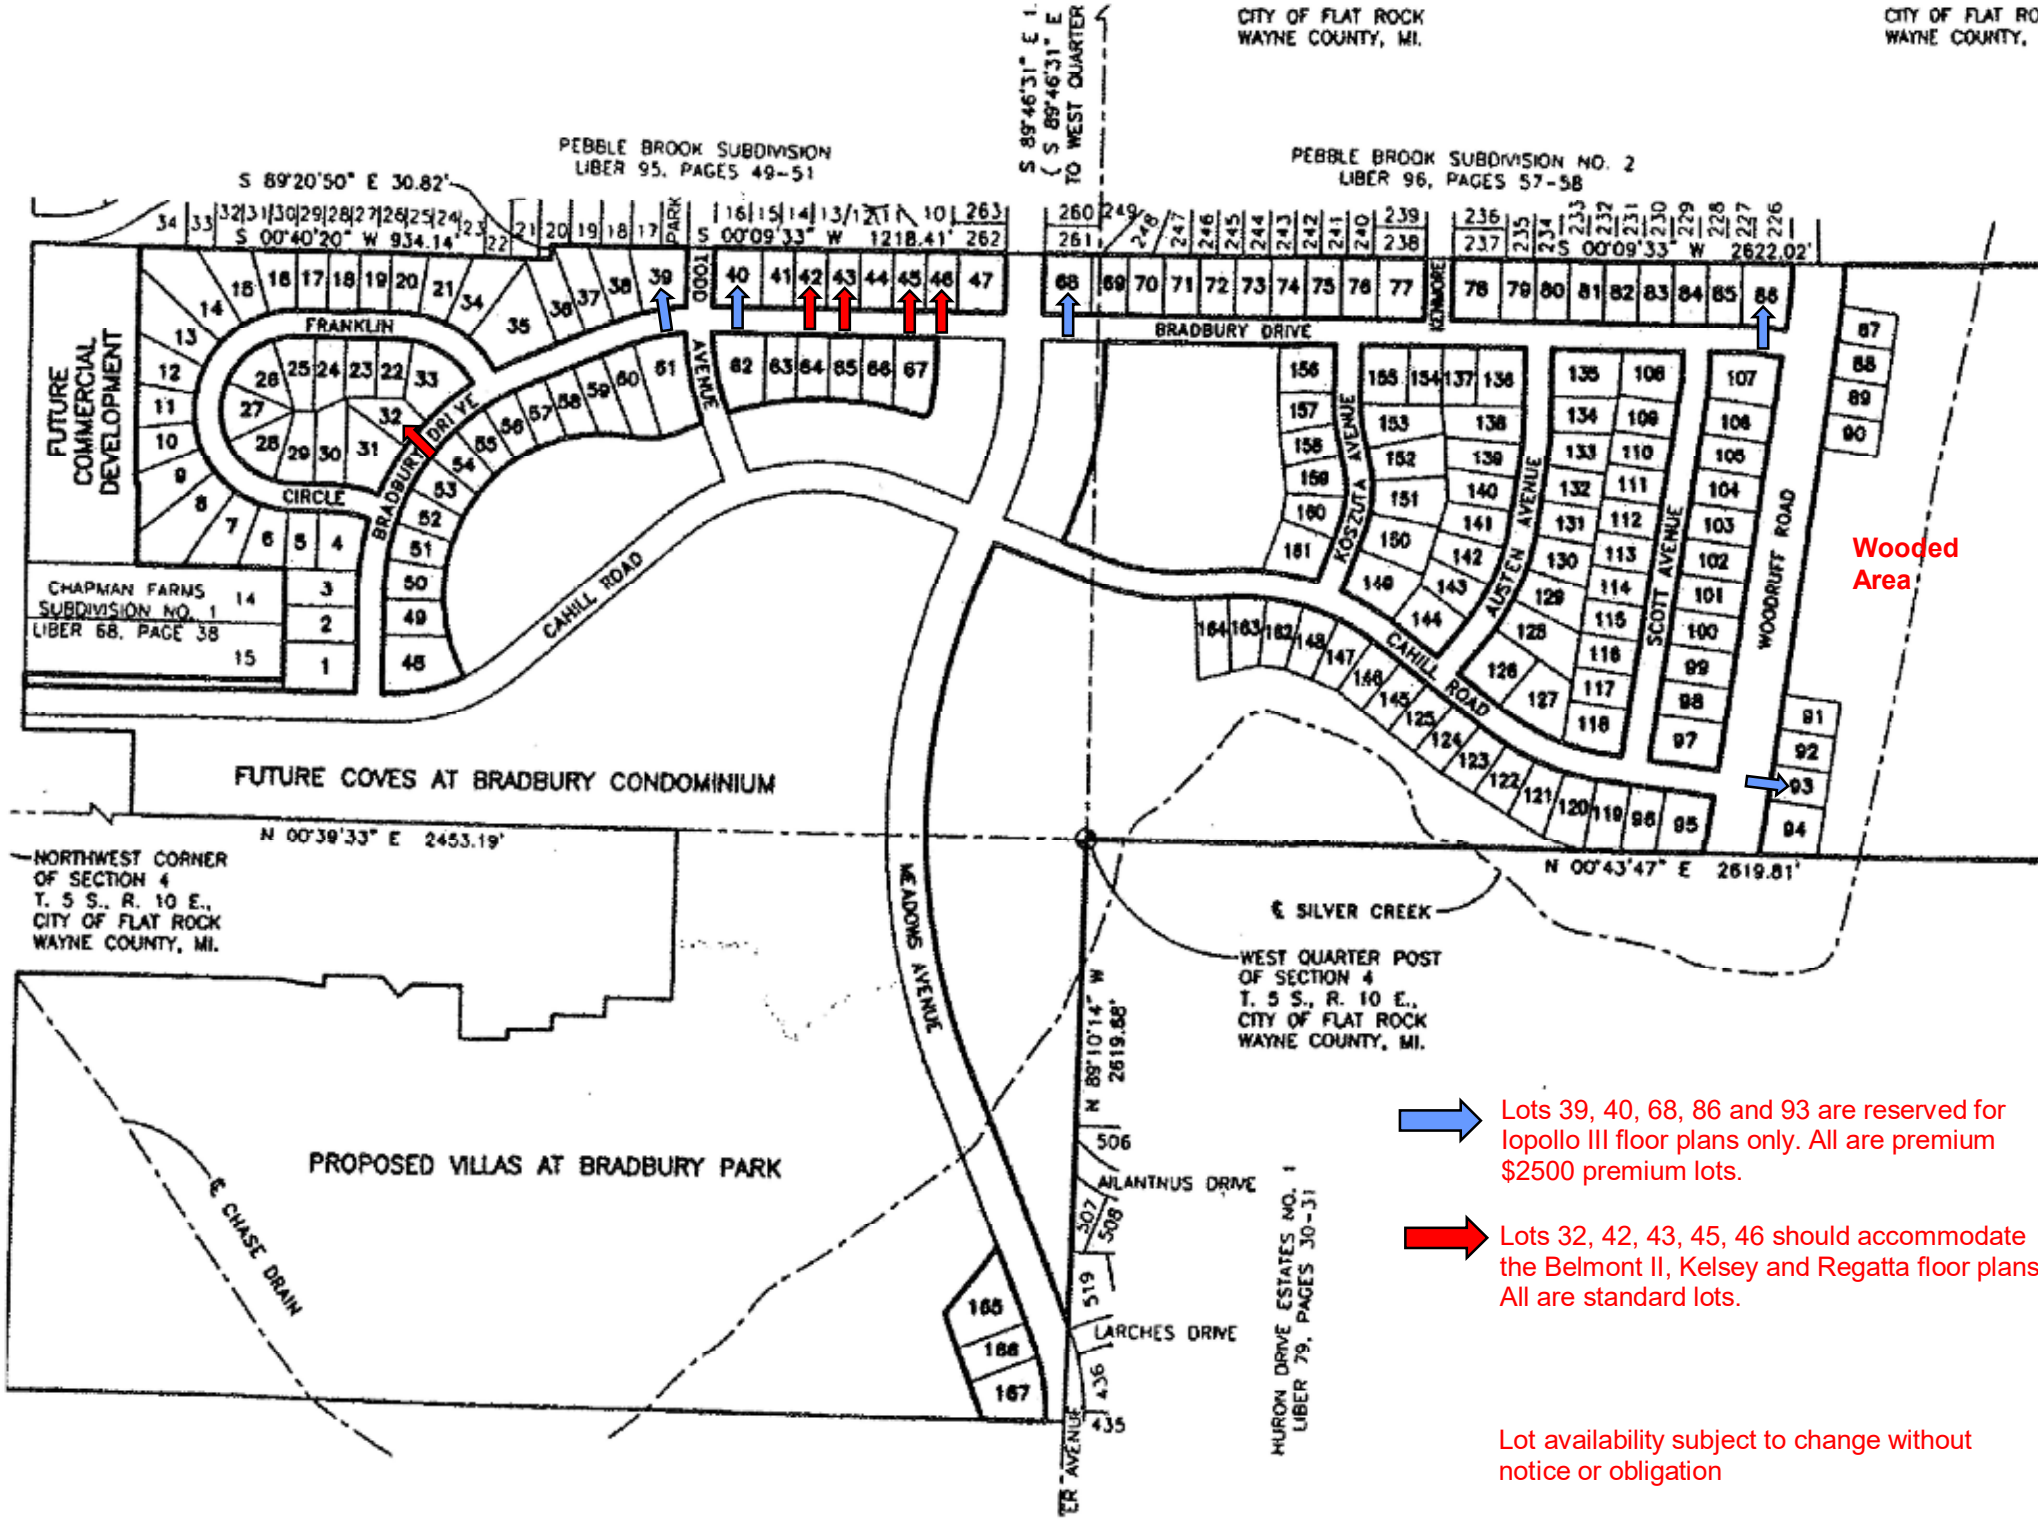

PEBBLE BROOK SUBDIVISION
LIBER 95, PAGES 49-51

PEBBLE BROOK SUBDIVISION NO. 2
LIBER 96, PAGES 57-58

➡ Lots 39, 40, 68, 86 and 93 are reserved for Ipollo III floor plans only. All are premium \$2500 premium lots.

➡ Lots 32, 42, 43, 45, 46 should accommodate the Belmont II, Kelsey and Regatta floor plans. All are standard lots.

Lot availability subject to change without notice or obligation