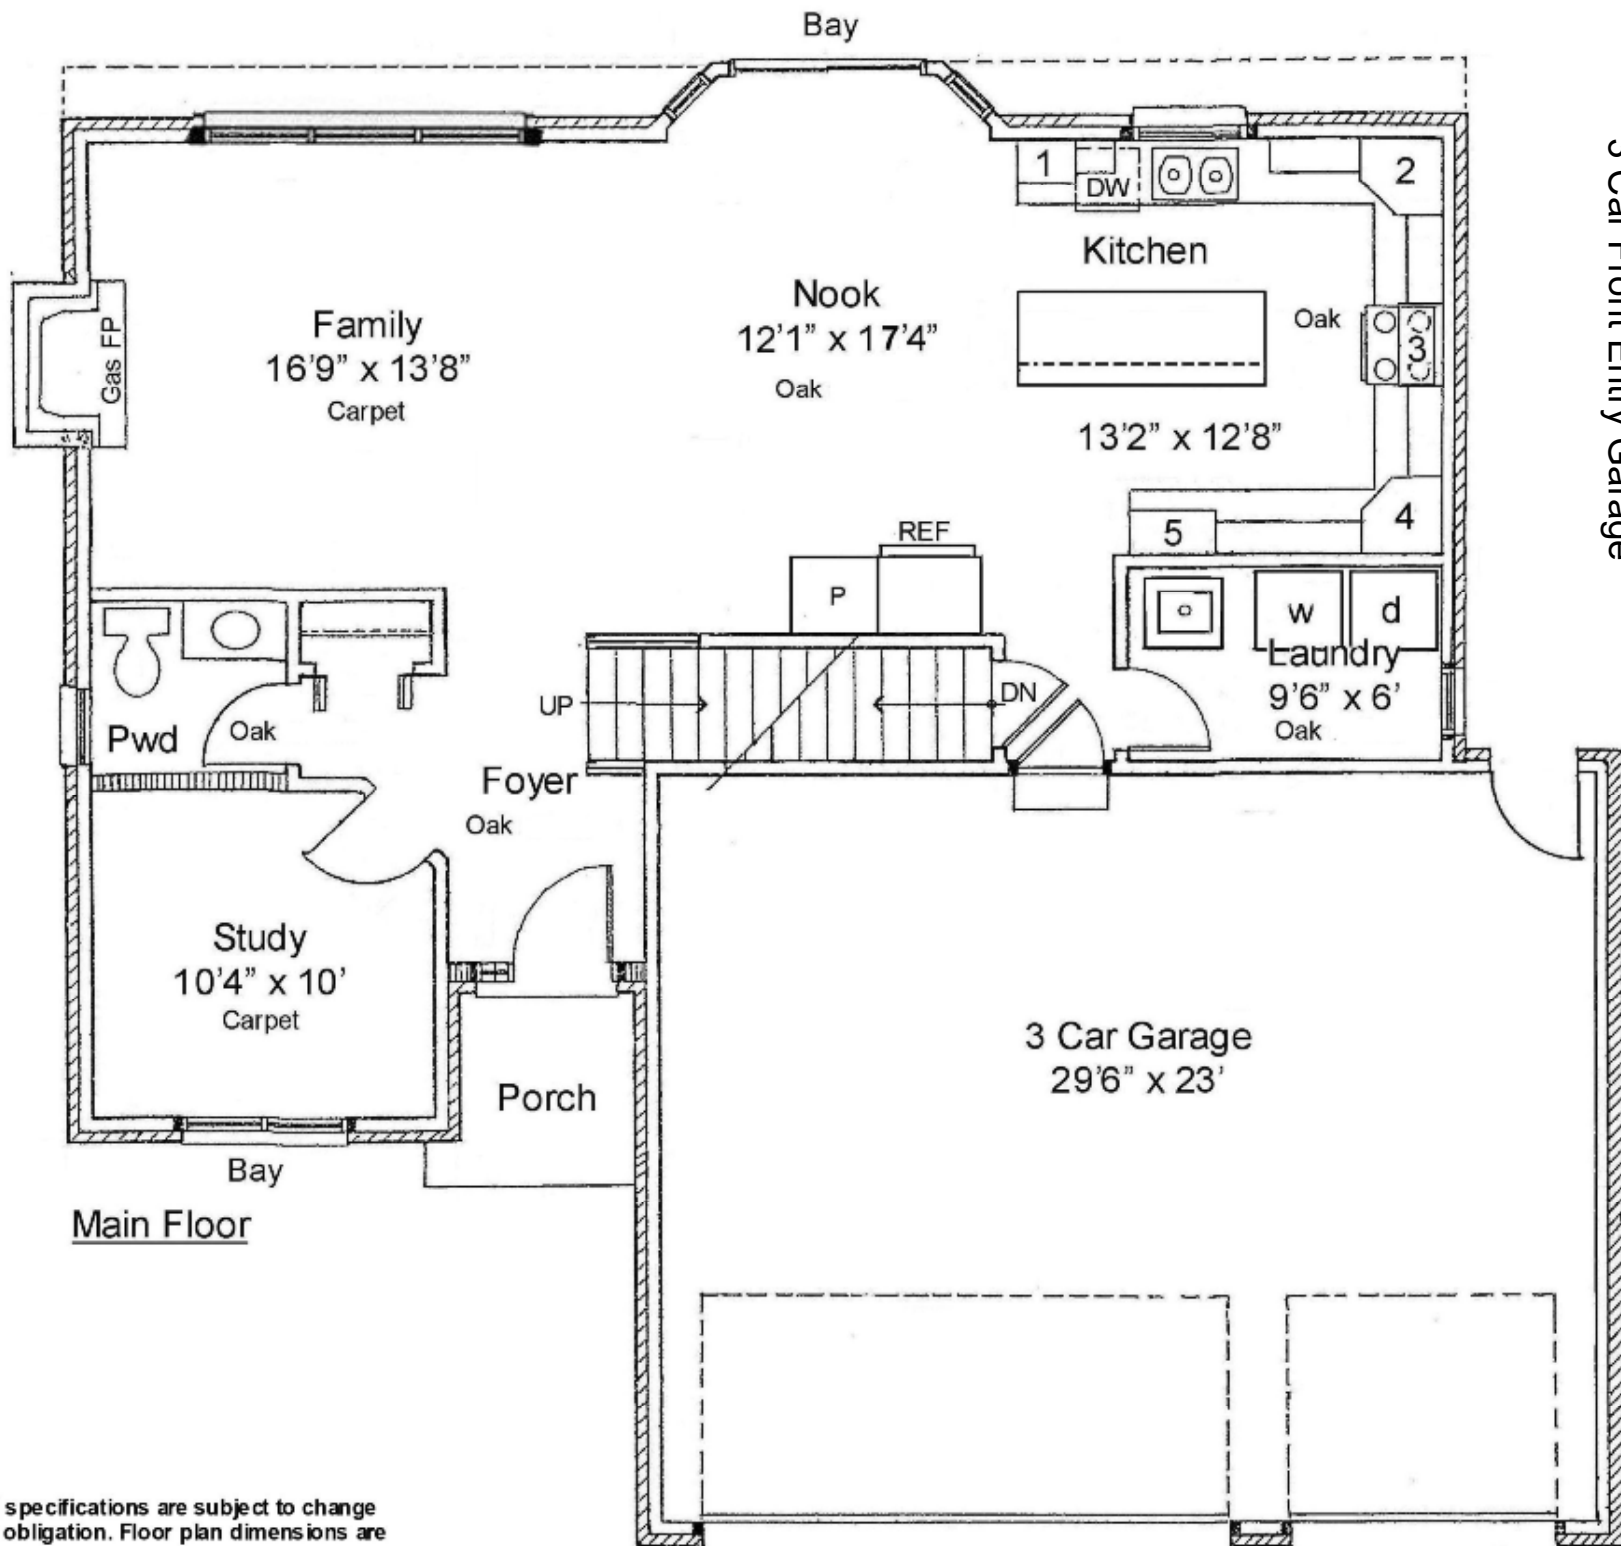

Nicholas Homes Inc
 29755 Bradbury
 Lot 44, Bradbury Park
 Belmont II With Loft 2474 SQFT Plan
 3 Car Front Entry Garage

Main Floor

Prices, plans and specifications are subject to change without notice or obligation. Floor plan dimensions are approximate.